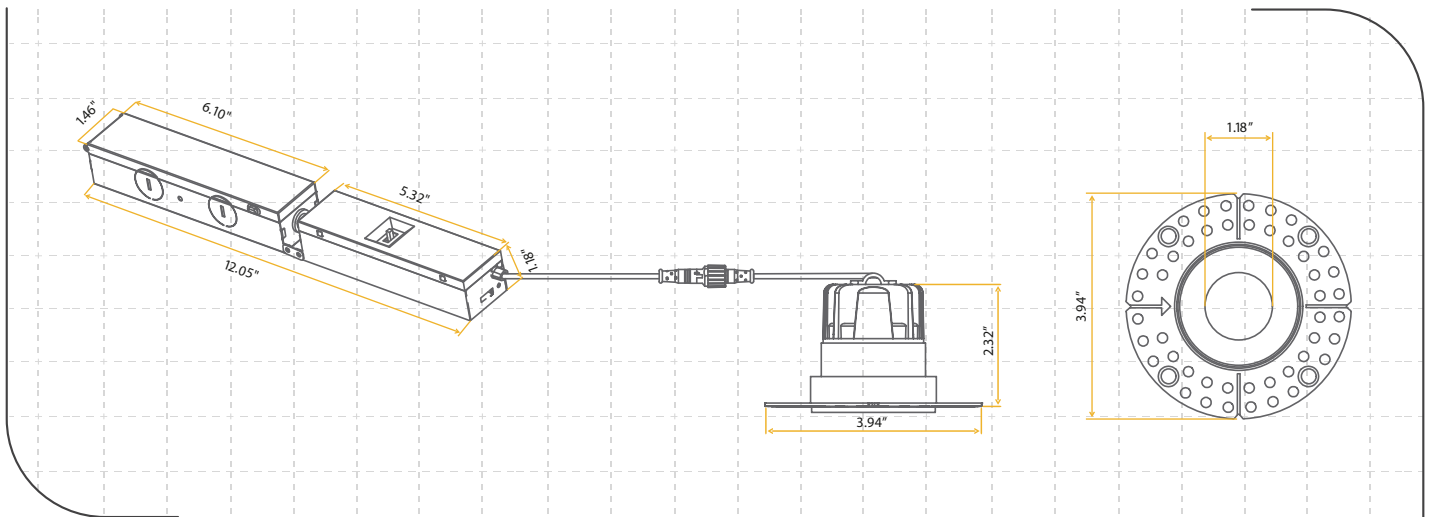

## TRIMLESS REGRESS SLIM

G-96720

ITEM	G-96720				
DESCRIPTION	RS2/WS2/R/LED/TL/5CCT	BEAM ANGLE	120°	CUTOUT	2.28"
COLOR TEMP	27, 30, 35, 41, 50k	CRI	90+	mA	180/3 10
OUTPUT LUMEN	550/825	DIMMABLE	Triac Or 0-10V	OUTPUT VOLTS	33-38V
INPUT VOLTS	120-277V	OD	3.94"	PLATE	G-19975 (1)
WATTAGE	8W/12W	HEIGHT	2.32"	PACK	18

Extension Cords

G-20247 5ft

G-19822 20ft

G-20248 10ft

G-19823 30ft

New Construction Plate

G-19975

## Dimensions

## Dimensions

G-48509 2"

G-48338 3"

G-20244 4"