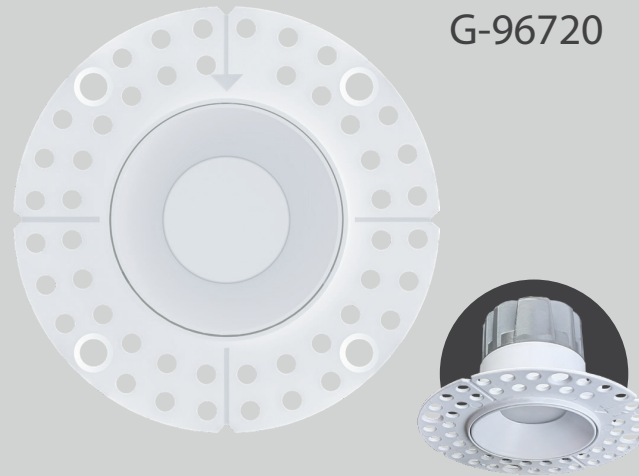

# REGULUS 2"

## TRIMLESS REGRESS SLIM

G-96720

ITEM	G-96720				
DESCRIPTION	RS2/WS2/R/LED/TL/5CCT	BEAM ANGLE	120°	CUTOUT	2.28"
COLOR TEMP	27, 30, 35, 41, 50k	CRI	90+	mA	180/3 10
OUTPUT LUMEN	550/825	DIMMABLE	Triac Or 0-10V	OUTPUT VOLTS	33-38V
INPUT VOLTS	120-277V	OD	3.94"	PLATE	G-19975 (1)
WATTAGE	8W/12W	HEIGHT	2.32"	PACK	18

### Content

2" Trimless Regress Slim

Selectable CCT \_\_\_\_\_ 1

Accessories \_\_\_\_\_ 2

Dimensions \_\_\_\_\_ 2

Installation Instructions \_\_\_\_\_ 2

Dimmer List \_\_\_\_\_ 3

Lifetime:  
50,000 hours