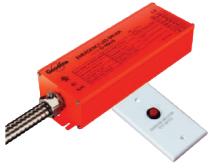

## TRIMLESS REGRESS SLIM

G-96720

ITEM	G-96720				
DESCRIPTION	RS2/WS2/R/LED/TL/5CCT	BEAM ANGLE	120°	CUTOUT	2.28"
COLOR TEMP	27, 30, 35, 41, 50k	CRI	90+	mA	180/3 10
OUTPUT LUMEN	550/825	DIMMABLE	Triac Or 0-10V	OUTPUT VOLTS	33-38V
INPUT VOLTS	120-277V	OD	3.94"	PLATE	G-19975 (1)
WATTAGE	8W/12W	HEIGHT	2.32"	PACK	18

## Accessories

Emergency LED Driver

15W G-48410

60W G-95521

30W G-48411

25W G-95525

Multi Driver Converter

G-95823 8W/ G-95824 12W