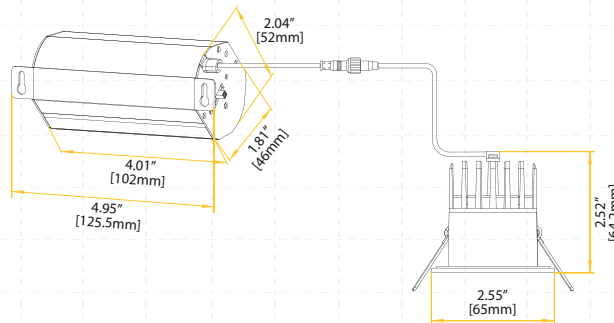

## TRIMLESS REGRESS SLIM

G-96720

ITEM	G-96720				
DESCRIPTION	RS2/WS2/R/LED/TL/5CCT	BEAM ANGLE	120°	CUTOUT	2.28"
COLOR TEMP	27, 30, 35, 41, 50k	CRI	90+	mA	180/3 10
OUTPUT LUMEN	550/825	DIMMABLE	Triac Or 0-10V	OUTPUT VOLTS	33-38V
INPUT VOLTS	120-277V	OD	3.94"	PLATE	G-19975 (1)
WATTAGE	8W/12W	HEIGHT	2.32"	PACK	18

## Dimensions

# Trim Replacement Covers

Black

G-22120 2"  
T/RL/2/SQ/CV/BK

G-48461 4"  
RT4/SQ/COVER/BK

G-22160 6"  
T/RL/6/SQ/CV/BK

G-22130 3"  
T/RL/3/SQ/CV/BK

G-22150 5"  
T/RL/5/SQ/CV/BK

## Dimensions

G-48509 2"

G-48338 3"

G-20244 4"