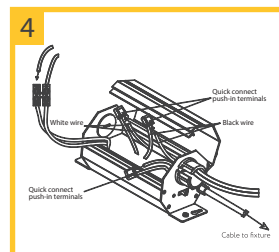

G-19823 30ft

New Construction Plate

G-19975

Dimensions

Installation Instructions

CONTRACTOR DIRECT
LIGHTING

Trim Replacement Covers

Black