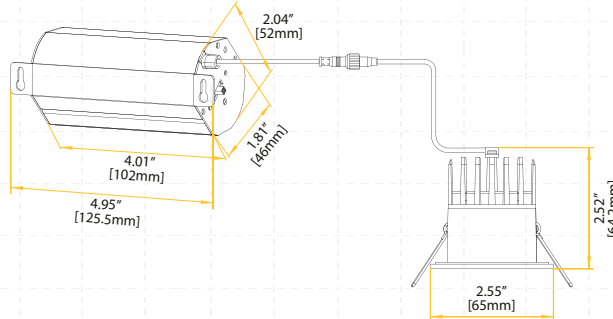

REGULUS 2"

TRIMLESS REGRESS SLIM DL 2014

G-96720

ITEM	G-96720				
DESCRIPTION	RS2/WS2/R/LED/TL/5CCT	BEAM ANGLE	120°	CUTOUT	2.28"
COLOR TEMP	27, 30, 35, 41, 50k	CRI	90+	mA	180/3 10
OUTPUT LUMEN	550/825	DIMMABLE	Triac Or 0-10V	OUTPUT VOLTS	33-38V
INPUT VOLTS	120-277V	OD	3.94"	PLATE	G-19975 (1)
WATTAGE	8W/12W	HEIGHT	2.32"	PACK	18

G-19823 30ft

New Construction Plate

G-19975

Dimensions

Installation Instructions

CONTRACTOR DIRECT
LIGHTING

Trim Replacement Covers

Black

G-22120 2"
T/RL/2/SQ/CV/BK

G-22130 3"
T/RL/3/SQ/CV/BK

G-48461 4"
RT4/SQ/COVER/BK

G-22150 5"
T/RL/5/SQ/CV/BK

G-22160 6"
T/RL/6/SQ/CV/BK

Dimensions

G-48509 2"

G-48338 3"