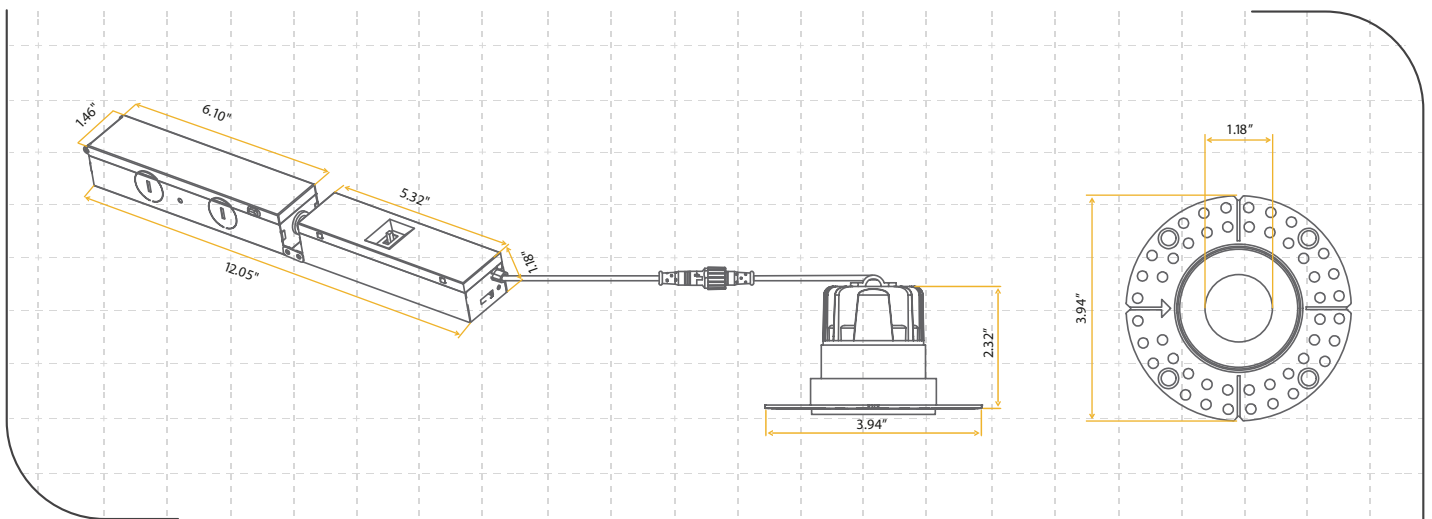

REGULUS 2"

TRIMLESS REGRESS SLIM DL 2014

G-96720

ITEM	G-96720				
DESCRIPTION	RS2/WS2/R/LED/TL/5CCT	BEAM ANGLE	120°	CUTOUT	2.28"
COLOR TEMP	27, 30, 35, 41, 50k	CRI	90+	mA	180/3 10
OUTPUT LUMEN	550/825	DIMMABLE	Triac Or 0-10V	OUTPUT VOLTS	33-38V
INPUT VOLTS	120-277V	OD	3.94"	PLATE	G-19975 (1)
WATTAGE	8W/12W	HEIGHT	2.32"	PACK	18

30W G-48411

25W G-95525

Multi Driver Converter

G-95823 8W/ G-95824 12W

Extension Cords

G-20247 5ft

G-19822 20ft

G-20248 10ft

G-19823 30ft

New Construction Plate

G-19975

Dimensions

Installation Instructions

CONTRACTOR DIRECT
LIGHTING

Trim Replacement Covers

Black

G-22120 2"
T/RL/2/SQ/CV/BK

G-22130 3"
T/RL/3/SQ/CV/BK

G-48461 4"
RT4/SQ/COVER/BK

G-22150 5"
T/RL/5/SQ/CV/BK

G-22160 6"
T/RL/6/SQ/CV/BK

Dimensions

G-48509 2"

G-48338 3"