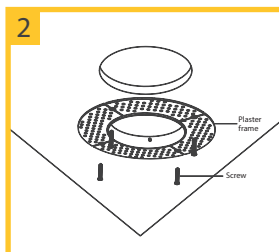

G-19823 30ft

New Construction Plate

G-19975

Dimensions

Installation Instructions

CONTRACTOR DIRECT
LIGHTING

Trim Replacement Covers

Black

G-22120 2"
T/RL/2/SQ/CV/BK

G-22130 3"
T/RL/3/SQ/CV/BK

G-48461 4"
RT4/SQ/COVER/BK

G-22150 5"
T/RL/5/SQ/CV/BK

G-22160 6"
T/RL/6/SQ/CV/BK

Dimensions

G-48509 2"

G-48338 3"