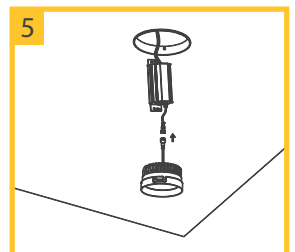

G-19823 30ft

New Construction Plate

G-19975

Dimensions

Installation Instructions

CONTRACTOR DIRECT
LIGHTING

Trim Replacement Covers

Black