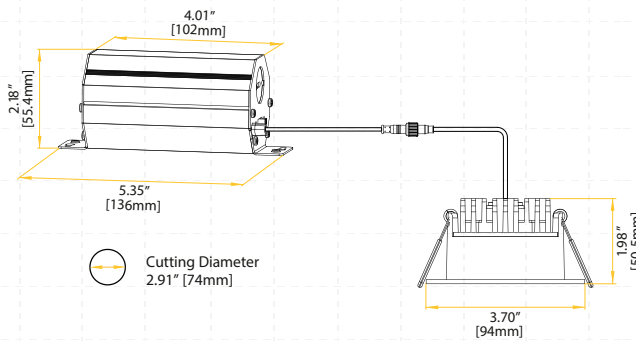

REGULUS 2"

TRIMLESS REGRESS SLIM DL 2014

G-96720

ITEM	G-96720				
DESCRIPTION	RS2/WS2/R/LED/TL/5CCT	BEAM ANGLE	120°	CUTOUT	2.28"
COLOR TEMP	27, 30, 35, 41, 50k	CRI	90+	mA	180/3 10
OUTPUT LUMEN	550/825	DIMMABLE	Triac Or 0-10V	OUTPUT VOLTS	33-38V
INPUT VOLTS	120-277V	OD	3.94"	PLATE	G-19975 (1)
WATTAGE	8W/12W	HEIGHT	2.32"	PACK	18

G-19823 30ft

New Construction Plate

G-19975

Dimensions

Installation Instructions

CONTRACTOR DIRECT
LIGHTING

Trim Replacement Covers

Black

G-22120 2"
T/RL/2/SQ/CV/BK

G-22130 3"
T/RL/3/SQ/CV/BK

G-48461 4"
RT4/SQ/COVER/BK

G-22150 5"
T/RL/5/SQ/CV/BK

G-22160 6"
T/RL/6/SQ/CV/BK

Dimensions

G-48509 2"

G-48338 3"