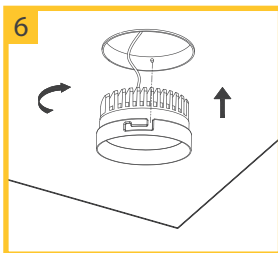

REGULUS 2"

TRIMLESS REGRESS SLIM DL 2014

G-96720

ITEM	G-96720				
DESCRIPTION	RS2/WS2/R/LED/TL/5CCT	BEAM ANGLE	120°	CUTOUT	2.28"
COLOR TEMP	27, 30, 35, 41, 50k	CRI	90+	mA	180/3 10
OUTPUT LUMEN	550/825	DIMMABLE	Triac Or 0-10V	OUTPUT VOLTS	33-38V
INPUT VOLTS	120-277V	OD	3.94"	PLATE	G-19975 (1)
WATTAGE	8W/12W	HEIGHT	2.32"	PACK	18

G-19823 30ft

New Construction Plate

G-19975

Dimensions

Installation Instructions

CONTRACTOR DIRECT
LIGHTING

Trim Replacement Covers

Black

G-22120 2"
T/RL/2/SQ/CV/BK

G-22130 3"
T/RL/3/SQ/CV/BK

G-48461 4"
RT4/SQ/COVER/BK

G-22150 5"
T/RL/5/SQ/CV/BK

G-22160 6"
T/RL/6/SQ/CV/BK

Dimensions

G-48509 2"

G-48338 3"