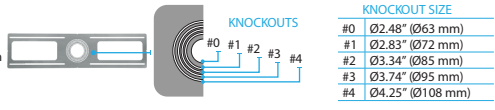

New Construction Mounting Plate

LR41010

New Construction Mounting Plate

INTERCHANGEABLE TRIMS

*SOLD SEPARATELY

LR25107

LR25108

LR25109