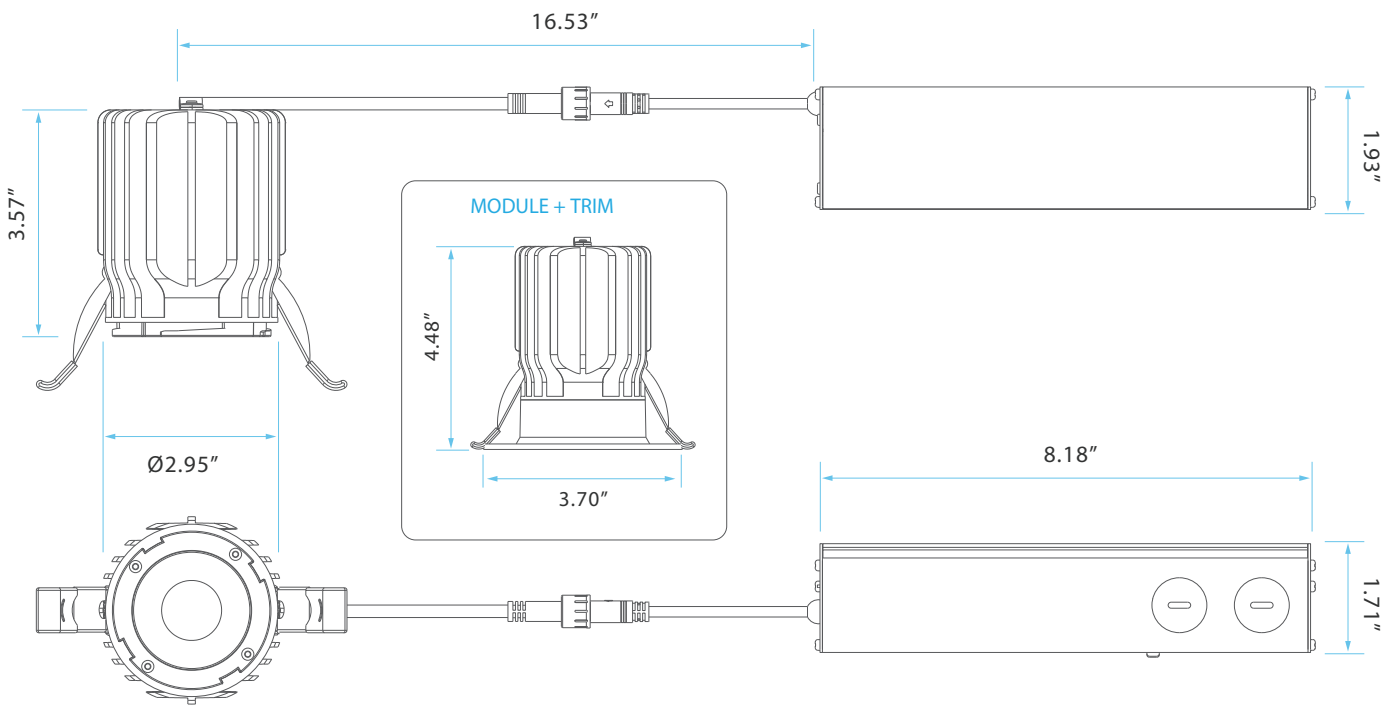

New Construction Mounting Plate

LR41010

New Construction Mounting Plate

INTERCHANGEABLE TRIMS

*SOLD SEPARATELY

LR25107

LR25108

LR25109

3"

DIMENSIONS

CUTOUT: $\text{Ø}3.22''$

TRIM REPLACEMENT DIMENSIONS