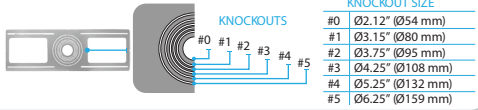

LR41006

New Construction Mounting Plate