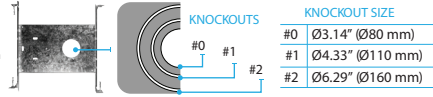

PHOTOMETRIC

MODEL	DESCRIPTION	COLOR (CCT)	TEMP	FLOOD°	CRI	ETL	PLATE (KNOCKOUT)
LR25037	LED/DLMD3VHO/2WO/5CCT/DD/UNV/FL	2700K/3000K/3500K /4000K/5000K	CCT SELECT	38°	90	YES	LR41002 (#0) LR41006(#1)
LR25038	LED/DLMD3VHO/2WO/5CCT/DD/UNV/WFL	2700K/3000K/3500K /4000K/5000K	CCT SELECT	60°	90	YES	LR41010 (R0) LR41011 (#2)

COMPATIBLE WITH :

LR35126

Emergency LED Driver

LR41002

New Construction Mounting Plate