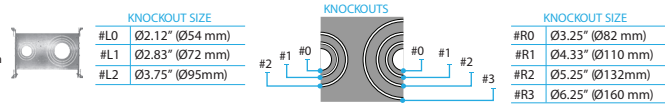

New Construction Mounting Plate

LR41010

New Construction Mounting Plate

INTERCHANGEABLE TRIMS

*SOLD SEPARATELY

LR25107

LR25108

LR25109