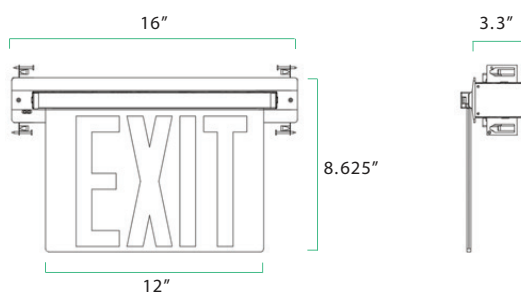

RECESSED WALL MOUNT

MODEL	LETTER ILLUMINATION WATTS
EX624	2.5