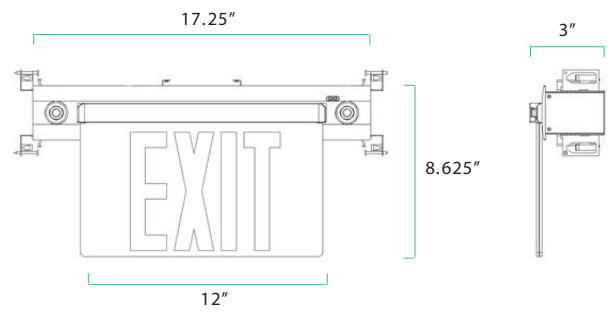

RECESSED WALL MOUNT

MODEL	LETTER ILLUMINATION WATTS	EMERGENCY ILLUMINATION WATTS (PER HEAD)	EMERGENCY ILLUMINATION LUMENS (PER HEAD)
EX627	2.5	1.5	125