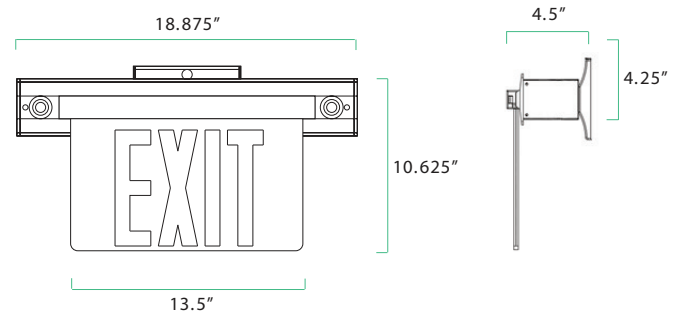

SURFACE WALL MOUNT