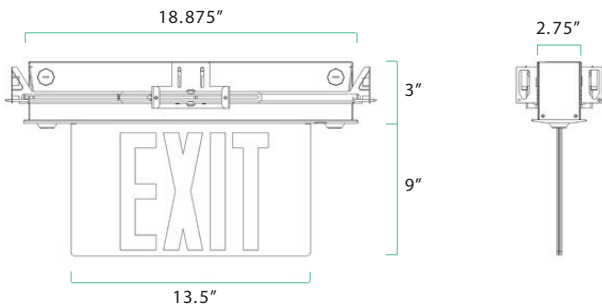

RECESSED CEILING MOUNT