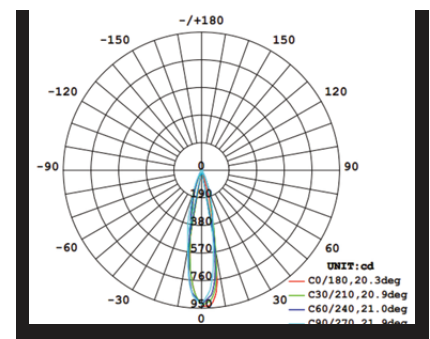

7.5' HEIGHT / 3' WIDE PATH	24'
10' HEIGHT / 3' WIDE PATH	25'

PHOTOMETRICS

ORDERING GUIDE

SERIES	MODEL	LETTERING
EX	624 (Exit Remote Capable)	G (Green)
	627 (Exit/Emergency)	R (Red)

NYC EXIT/EMERGENCY COMBO