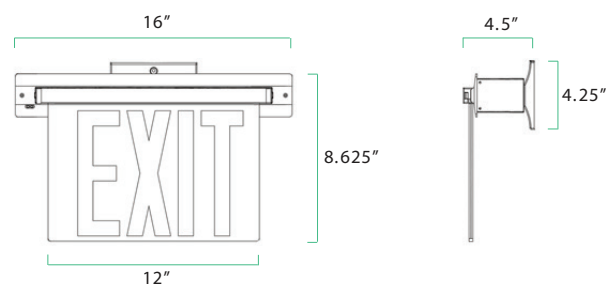

SURFACE WALL MOUNT