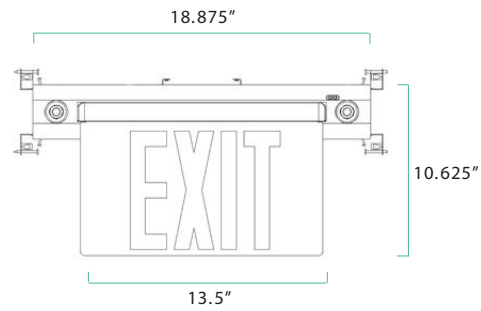

7.5' HEIGHT / 3' WIDE PATH	24'
10' HEIGHT / 3' WIDE PATH	25'

PHOTOMETRICS

ORDERING GUIDE

SERIES	MODEL	LETTERING
EX	624 (Exit Remote Capable)	G (Green)
	627 (Exit/Emergency)	R (Red)

NYC EXIT/EMERGENCY COMBO

SURFACE CEILING MOUNT

SURFACE WALL MOUNT

RECESSED CEILING MOUNT

RECESSED WALL MOUNT

MODEL	LETTER ILLUMINATION WATTS	EMERGENCY ILLUMINATION WATTS (PER HEAD)	EMERGENCY ILLUMINATION LUMENS (PER HEAD)
NYEX607	2.5	1.5	125

MOUNTING SPACE DISTANCE

PHOTOMETRICS

NYC EXIT

SURFACE CEILING MOUNT

SURFACE WALL MOUNT

RECESSED CEILING MOUNT

RECESSED WALL MOUNT

MODEL	LETTER ILLUMINATION WATTS
NYEX604	2.5