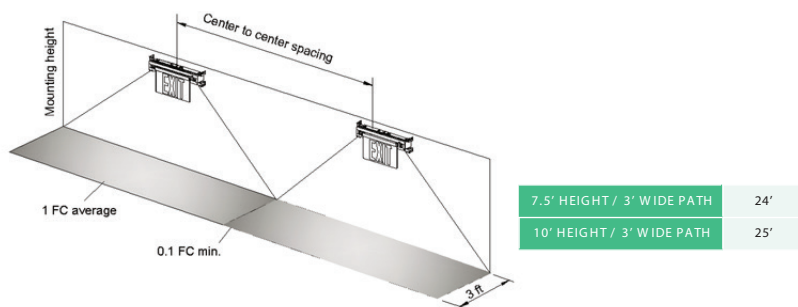

7.5' HEIGHT / 3' WIDE PATH	24'
10' HEIGHT / 3' WIDE PATH	25'

PHOTOMETRICS

ORDERING GUIDE

SERIES	MODEL	LETTERING
EX	624 (Exit Remote Capable)	G (Green)
	627 (Exit/Emergency)	R (Red)

NYC EXIT/EMERGENCY COMBO

SURFACE CEILING MOUNT

SURFACE WALL MOUNT

RECESSED CEILING MOUNT

RECESSED WALL MOUNT

MODEL	LETTER ILLUMINATION WATTS	EMERGENCY ILLUMINATION WATTS (PER HEAD)	EMERGENCY ILLUMINATION LUMENS (PER HEAD)
NYEX607	2.5	1.5	125

MOUNTING SPACE DISTANCE

PHOTOMETRICS

NYC EXIT

SURFACE CEILING MOUNT

SURFACE WALL MOUNT

RECESSED CEILING MOUNT

RECESSED WALL MOUNT

MODEL	LETTER ILLUMINATION WATTS
NYEX604	2.5