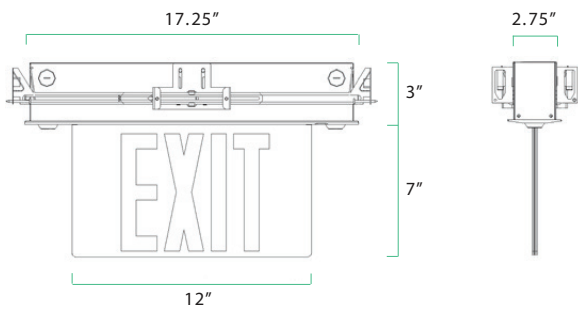

RECESSED CEILING MOUNT