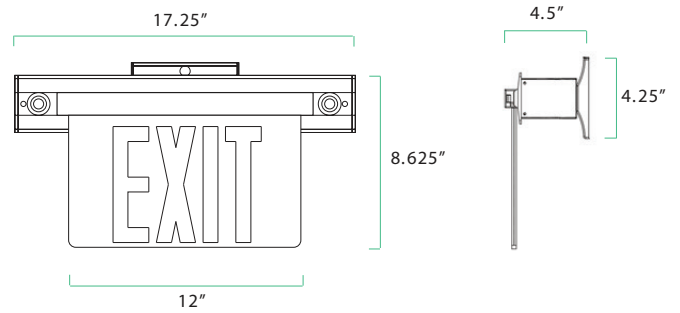

SURFACE WALL MOUNT