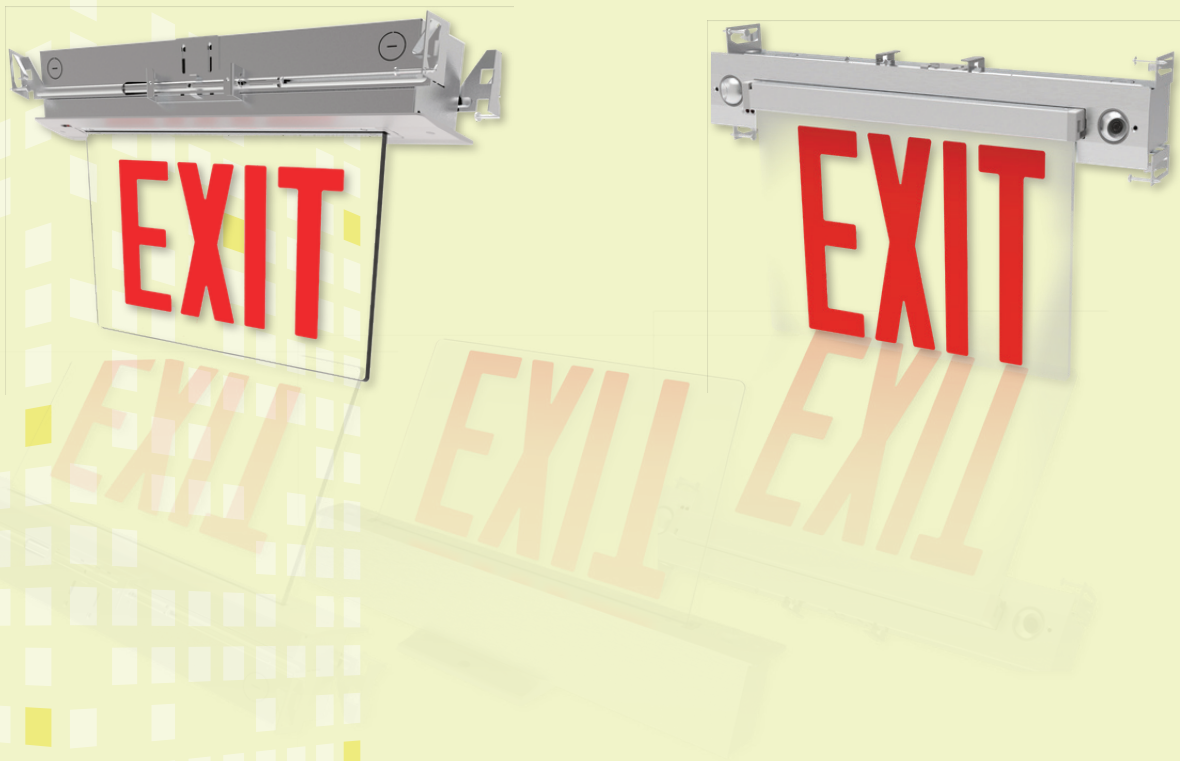

EDGE~~X~~ SERIES | EmergiLED ES1204

EdgeX, Edgelit Emergency series are available in Exit & Exit Emergency Combo as well as NYC approved models. It is designed for multiple installation applications that allows surface ceiling, recessed ceiling, surface wall & recessed wall installations. The EdgeX series are provided with a surface mount kit with canopy and a recessed box for universal mounting as well as a single-sided clear background lens panel and double-sided mirror lens panel for easy stocking and ordering.

SPECIFICATIONS

CONSTRUCTION	EXTRUDED ALUMINIUM, CLEAR ACRYLIC PANEL OR DOUBLE-FACE MIRROR PANEL
LETTERING	RED OR GREEN 6" HEIGHT AND 3/4" STROKE, RED 8" HEIGHT WITH 1" STROKE FOR NYC MODELS. 120/277V AC
INPUT VOLTAGE	50/60 Hz
INPUT FREQUENCY	13° F TO 122° F
OPERATING TEMPS.	ENVIRONMENT P 20 DAMP LOCATION
RATED LIFE	50,000 HOURS
CERTIFICATION	UL
WARRANTY	3 YEAR LIMITED

FEATURES & OPTIONS

- Available in 4 different models, Exit, NYC Exit, Exit Emergency Combo, NYC Exit Emergency Combo.
- UL 924 Listed for Damp Location applications.
- Maintenance free Ni-cad battery.
- Brownout protection, low voltage disconnect, overload disconnect, short circuit disconnect, solid state transfer.
- UL listed 90 minute emergency run time, 24 hour recharge time.
- All models come standard with Test Switch & Charge Indicator light.
- All models can be universally mounted ceiling surface or recessed & wall mounted.
- All models include single-face clear acrylic & double-face mirror panels.
- Exit & Exit Emergency models available with red or green or lettering.
- NYC Exit/Emergency model is available in brushed aluminium, black & white finish.
- Exit & NYC Exit models are remote-capable, NYC Exit/Emergency model is available with remote capability.