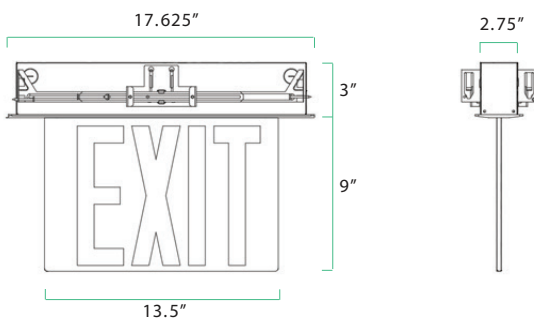

7.5' HEIGHT / 3' WIDE PATH	24'
10' HEIGHT / 3' WIDE PATH	25'

PHOTOMETRICS

ORDERING GUIDE

SERIES	MODEL	LETTERING
EX	624 (Exit Remote Capable)	G (Green)
	627 (Exit/Emergency)	R (Red)

NYC EXIT/EMERGENCY COMBO

MOUNTING SPACE DISTANCE

PHOTOMETRICS

NYC EXIT

SURFACE CEILING MOUNT

SURFACE WALL MOUNT

RECESSED CEILING MOUNT

RECESSED WALL MOUNT

MODEL	LETTER ILLUMINATION WATTS
NYEX604	2.5