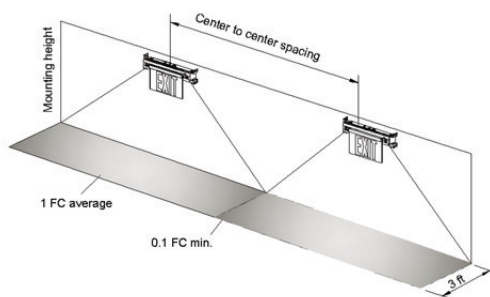

SURFACE WALL MOUNT

RECESSED CEILING MOUNT

RECESSED WALL MOUNT

MODEL	LETTER ILLUMINATION WATTS	EMERGENCY ILLUMINATION WATTS (PER HEAD)	EMERGENCY ILLUMINATION LUMENS (PER HEAD)
EX627	2.5	1.5	125

MOUNTING SPACE DISTANCE

7.5' HEIGHT / 3' WIDE PATH	24'
10' HEIGHT / 3' WIDE PATH	25'

PHOTOMETRICS

ORDERING GUIDE

SERIES	MODEL	LETTERING
EX	624 (Exit Remote Capable)	G (Green)
	627 (Exit/Emergency)	R (Red)

NYC EXIT/EMERGENCY COMBO