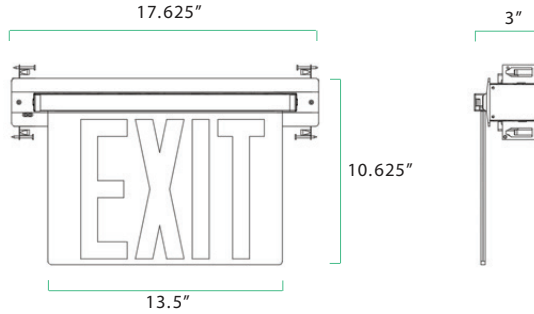

7.5' HEIGHT / 3' WIDE PATH	24'
10' HEIGHT / 3' WIDE PATH	25'

PHOTOMETRICS

ORDERING GUIDE

SERIES	MODEL	LETTERING
EX	624 (Exit Remote Capable)	G (Green)
	627 (Exit/Emergency)	R (Red)

NYC EXIT/EMERGENCY COMBO

MOUNTING SPACE DISTANCE

PHOTOMETRICS

NYC EXIT

SURFACE CEILING MOUNT

SURFACE WALL MOUNT

RECESSED CEILING MOUNT

RECESSED WALL MOUNT

MODEL	LETTER ILLUMINATION WATTS
NYEX604	2.5