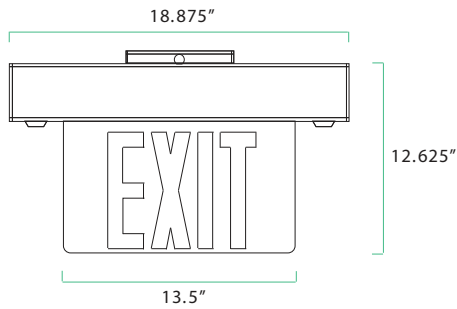

NYC EXIT/EMERGENCY COMBO

SURFACE CEILING MOUNT