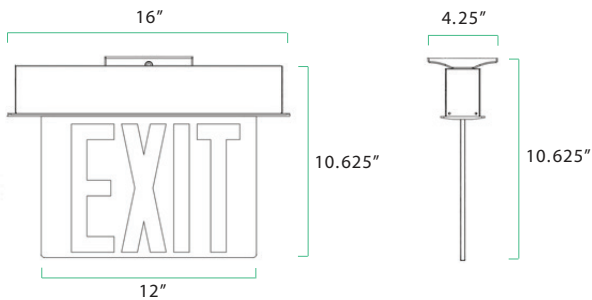

SPECIFICATIONS

CONSTRUCTION	EXTRUDED ALUMINIUM, CLEAR ACRYLIC PANEL OR DOUBLE-FACE MIRROR PANEL
LETTERING	RED OR GREEN 6" HEIGHT AND 3/4" STROKE, RED 8" HEIGHT WITH 1" STROKE FOR NYC MODELS. 120/277V AC
INPUT VOLTAGE	50/60 Hz
INPUT FREQUENCY	13° F TO 122° F
OPERATING TEMPS.	ENVIRONMENT P 20 DAMP LOCATION
RATED LIFE	50,000 HOURS
CERTIFICATION	UL
WARRANTY	3 YEAR LIMITED

FEATURES & OPTIONS

- Available in 4 different models, Exit, NYC Exit, Exit Emergency Combo, NYC Exit Emergency Combo.
- UL 924 Listed for Damp Location applications.
- Maintenance free Ni-cad battery.
- Brownout protection, low voltage disconnect, overload disconnect, short circuit disconnect, solid state transfer.
- UL listed 90 minute emergency run time, 24 hour recharge time.
- All models come standard with Test Switch & Charge Indicator light.
- All models can be universally mounted ceiling surface or recessed & wall mounted.
- All models include single-face clear acrylic & double-face mirror panels.
- Exit & Exit Emergency models available with red or green or lettering.
- NYC Exit/Emergency model is available in brushed aluminium, black & white finish.
- Exit & NYC Exit models are remote-capable, NYC Exit/Emergency model is available with remote capability.

EXIT

SURFACE CEILING MOUNT