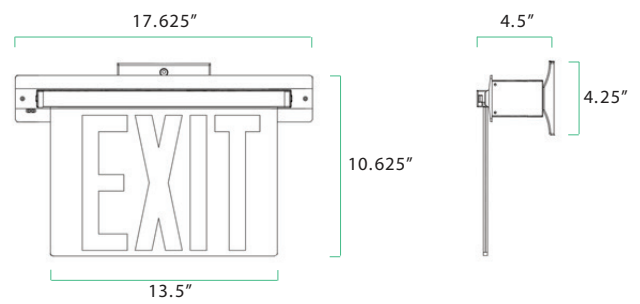

7.5' HEIGHT / 3' WIDE PATH	24'
10' HEIGHT / 3' WIDE PATH	25'

PHOTOMETRICS

ORDERING GUIDE

SERIES	MODEL	LETTERING
EX	624 (Exit Remote Capable)	G (Green)
	627 (Exit/Emergency)	R (Red)

NYC EXIT/EMERGENCY COMBO

SURFACE CEILING MOUNT

SURFACE WALL MOUNT

RECESSED CEILING MOUNT

RECESSED WALL MOUNT

MODEL	LETTER ILLUMINATION WATTS	EMERGENCY ILLUMINATION WATTS (PER HEAD)	EMERGENCY ILLUMINATION LUMENS (PER HEAD)
NYEX607	2.5	1.5	125

MOUNTING SPACE DISTANCE

PHOTOMETRICS

NYC EXIT

SURFACE CEILING MOUNT

SURFACE WALL MOUNT

RECESSED CEILING MOUNT

RECESSED WALL MOUNT

MODEL	LETTER ILLUMINATION WATTS
NYEX604	2.5