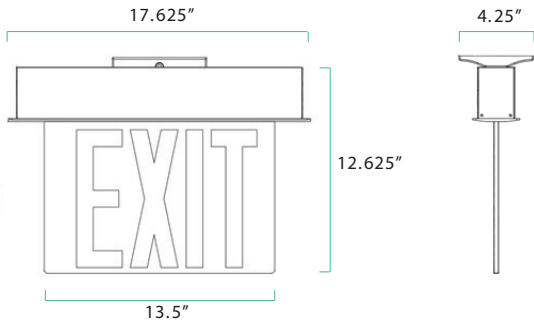

7.5' HEIGHT / 3' WIDE PATH	24'
10' HEIGHT / 3' WIDE PATH	25'

PHOTOMETRICS

ORDERING GUIDE

SERIES	MODEL	LETTERING
EX	624 (Exit Remote Capable)	G (Green)
	627 (Exit/Emergency)	R (Red)

NYC EXIT/EMERGENCY COMBO

MOUNTING SPACE DISTANCE

PHOTOMETRICS

NYC EXIT

SURFACE CEILING MOUNT

SURFACE WALL MOUNT

RECESSED CEILING MOUNT

RECESSED WALL MOUNT

MODEL	LETTER ILLUMINATION WATTS
NYEX604	2.5