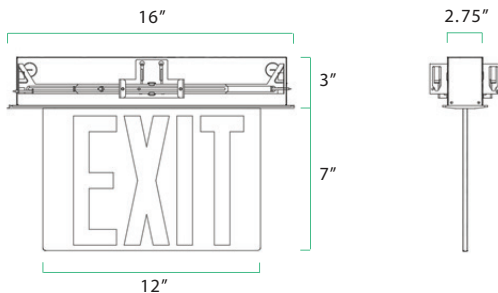

RECESSED CEILING MOUNT