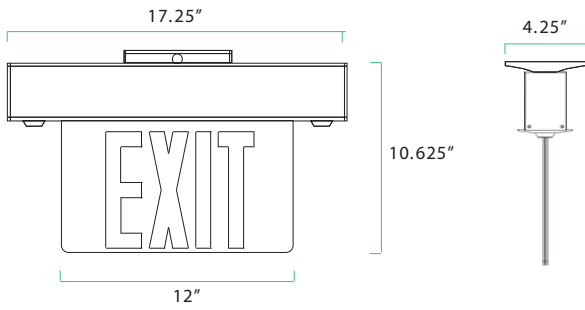

EXIT EMERGENCY COMBO

SURFACE CEILING MOUNT