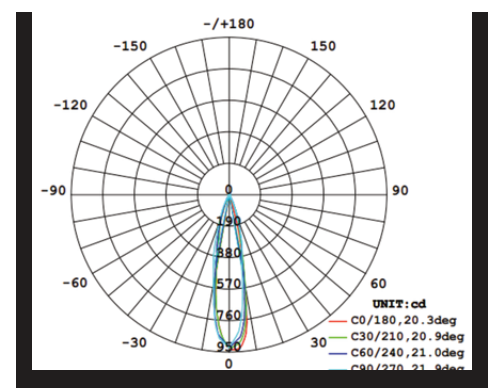

PHOTOMETRICS