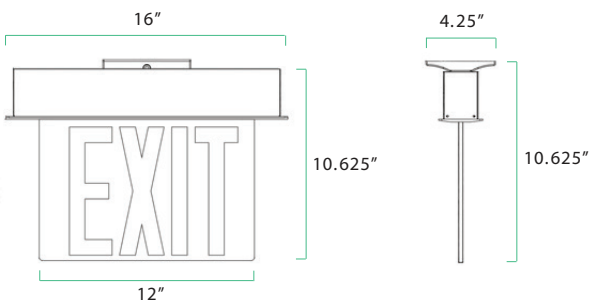

SPECIFICATIONS

CONSTRUCTION	EXTRUDED ALUMINIUM, CLEAR ACRYLIC PANEL OR DOUBLE-FACE MIRROR PANEL
LETTERING	RED OR GREEN 6" HEIGHT AND 3/4" STROKE, RED 8" HEIGHT WITH 1" STROKE FOR NYC MODELS.
INPUT VOLTAGE	120/277V AC
INPUT FREQUENCY	50/60 Hz
OPERATING TEMPS.	13°F TO 122°F
ENVIRONMENT	TYPE 20 DAMP LOCATION
RATED LIFE	50,000 HOURS
CERTIFICATION	UL
WARRANTY	3 YEAR LIMITED

FEATURES & OPTIONS

- Available in 4 different models, Exit, NYC Exit, Exit Emergency Combo, NYC Exit Emergency Combo.
- UL 924 Listed for Damp Location applications.
- Maintenance free Ni-cad battery.
- Brownout protection, low voltage disconnect, overload disconnect, short circuit disconnect, solid state transfer.
- UL listed 90 minute emergency run time, 24 hour recharge time.
- All models come standard with Test Switch & Charge Indicator light.
- All models can be universally mounted ceiling surface or recessed & wall mounted.
- All models include single-face clear acrylic & double-face mirror panels.
- Exit & Exit Emergency models available with red or green or lettering.
- NYC Exit/Emergency model is available in brushed aluminium, black & white finish.
- Exit & NYC Exit models are remote-capable, NYC Exit/Emergency model is available with remote capability.

EXIT

SURFACE CEILING MOUNT