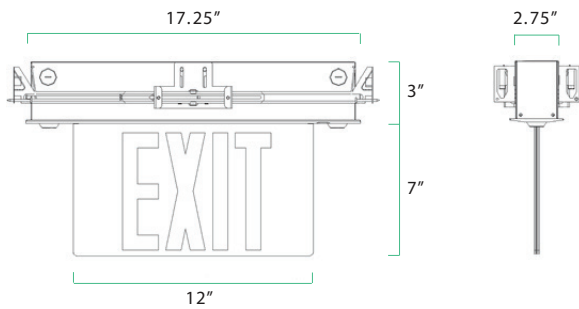

RECESSED CEILING MOUNT