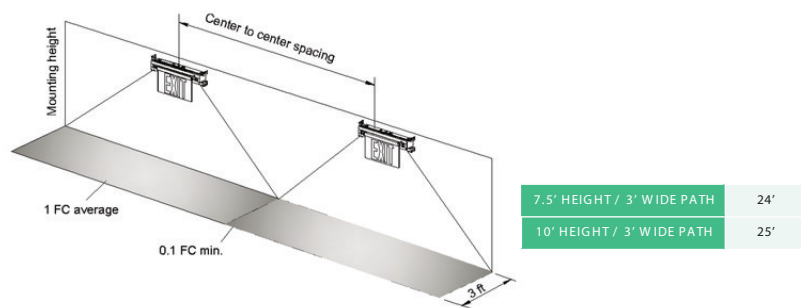

MOUNTING SPACE DISTANCE