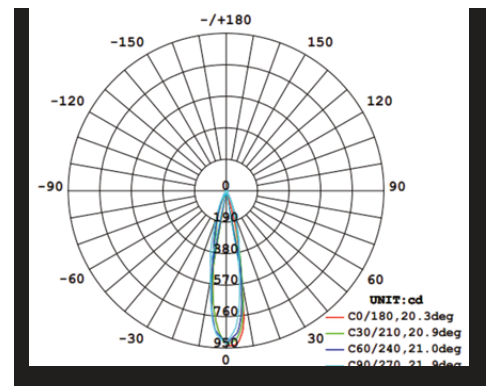

PHOTOMETRICS