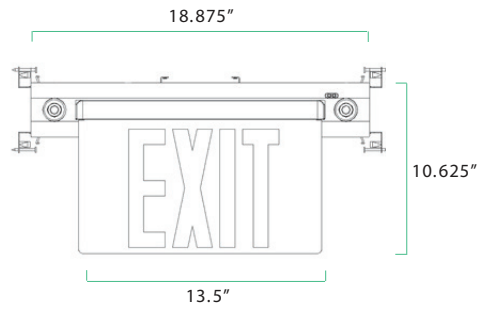

MOUNTING SPACE DISTANCE

7.5' HEIGHT / 3' WIDE PATH	24'
10' HEIGHT / 3' WIDE PATH	25'

PHOTOMETRICS

ORDERING GUIDE

SERIES	MODEL	LETTERING
EX	624 (Exit Remote Capable)	G (Green)
	627 (Exit/Emergency)	R (Red)

NYC EXIT/EMERGENCY COMBO

SURFACE CEILING MOUNT

SURFACE WALL MOUNT

RECESSED CEILING MOUNT

RECESSED WALL MOUNT

MODEL	LETTER ILLUMINATION WATTS	EMERGENCY ILLUMINATION WATTS (PER HEAD)	EMERGENCY ILLUMINATION LUMENS (PER HEAD)
NYEX607	2.5	1.5	125

MOUNTING SPACE DISTANCE

PHOTOMETRICS

**NYC EXIT**

**SURFACE CEILING MOUNT**

**SURFACE WALL MOUNT**

**RECESSED CEILING MOUNT**

**RECESSED WALL MOUNT**

MODEL	LETTER ILLUMINATION WATTS
NYEX604	2.5