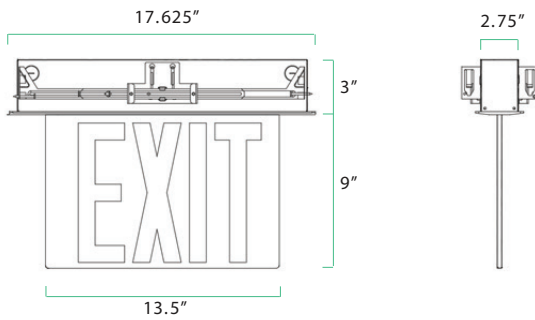

MOUNTING SPACE DISTANCE

7.5' HEIGHT / 3' WIDE PATH	24'
10' HEIGHT / 3' WIDE PATH	25'

PHOTOMETRICS

ORDERING GUIDE

SERIES	MODEL	LETTERING
EX	624 (Exit Remote Capable)	G (Green)
	627 (Exit/Emergency)	R (Red)

MOUNTING SPACE DISTANCE

PHOTOMETRICS

**NYC EXIT**

**SURFACE CEILING MOUNT**

**SURFACE WALL MOUNT**

**RECESSED CEILING MOUNT**

**RECESSED WALL MOUNT**

MODEL	LETTER ILLUMINATION WATTS
NYEX604	2.5