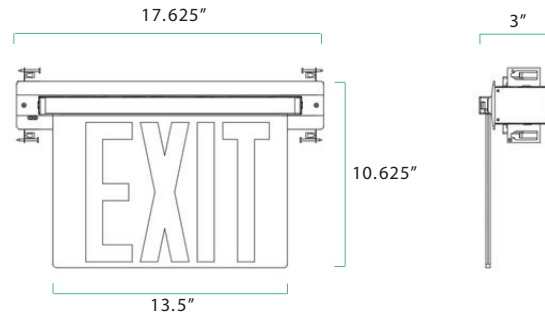

MOUNTING SPACE DISTANCE

PHOTOMETRICS

**NYC EXIT**

**SURFACE CEILING MOUNT**

**SURFACE WALL MOUNT**

**RECESSED CEILING MOUNT**

**RECESSED WALL MOUNT**

MODEL	LETTER ILLUMINATION WATTS
NYEX604	2.5