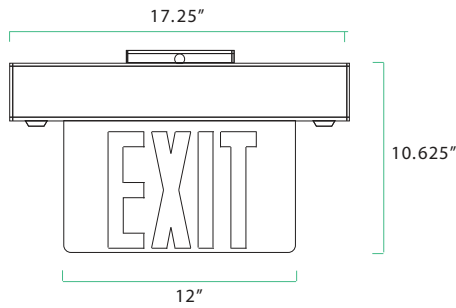

EXIT EMERGENCY COMBO

SURFACE CEILING MOUNT