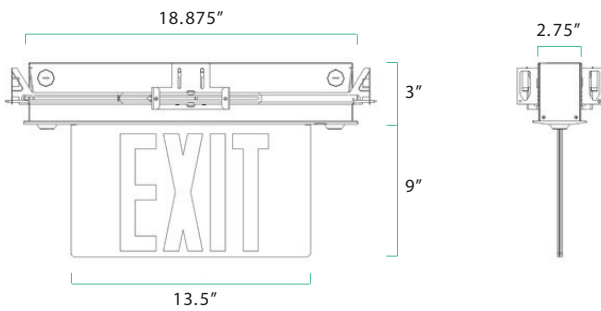

MOUNTING SPACE DISTANCE

7.5' HEIGHT / 3' WIDE PATH	24'
10' HEIGHT / 3' WIDE PATH	25'

PHOTOMETRICS

ORDERING GUIDE

SERIES	MODEL	LETTERING
EX	624 (Exit Remote Capable)	G (Green)
	627 (Exit/Emergency)	R (Red)

NYC EXIT/EMERGENCY COMBO

SURFACE CEILING MOUNT

SURFACE WALL MOUNT

RECESSED CEILING MOUNT

RECESSED WALL MOUNT

MODEL	LETTER ILLUMINATION WATTS	EMERGENCY ILLUMINATION WATTS (PER HEAD)	EMERGENCY ILLUMINATION LUMENS (PER HEAD)
NYEX607	2.5	1.5	125