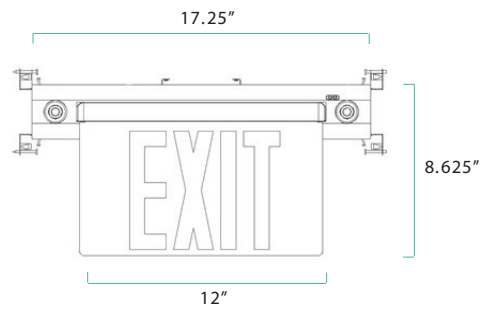

RECESSED WALL MOUNT

MODEL	LETTER ILLUMINATION WATTS	EMERGENCY ILLUMINATION WATTS (PER HEAD)	EMERGENCY ILLUMINATION LUMENS (PER HEAD)
EX627	2.5	1.5	125