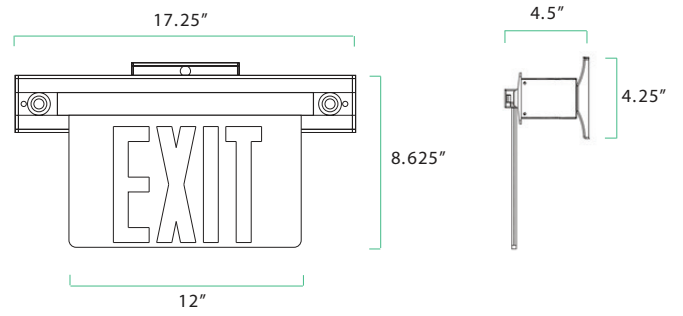

SURFACE WALL MOUNT