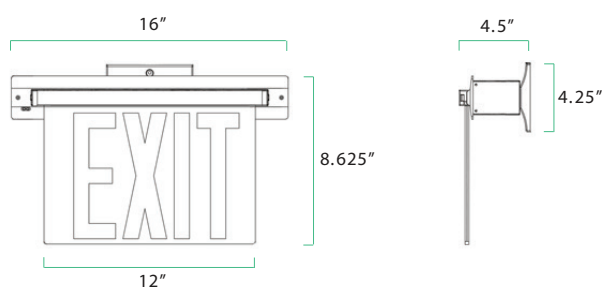

SURFACE WALL MOUNT