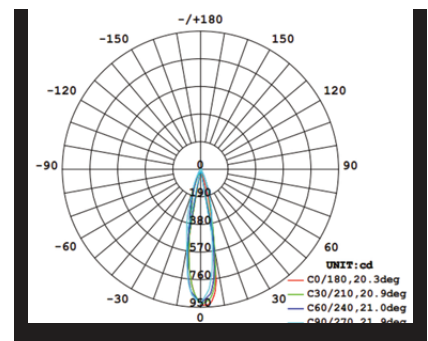

MOUNTING SPACE DISTANCE

7.5' HEIGHT / 3' WIDE PATH	24'
10' HEIGHT / 3' WIDE PATH	25'

PHOTOMETRICS

ORDERING GUIDE

SERIES	MODEL	LETTERING
EX	624 (Exit Remote Capable)	G (Green)
	627 (Exit/Emergency)	R (Red)