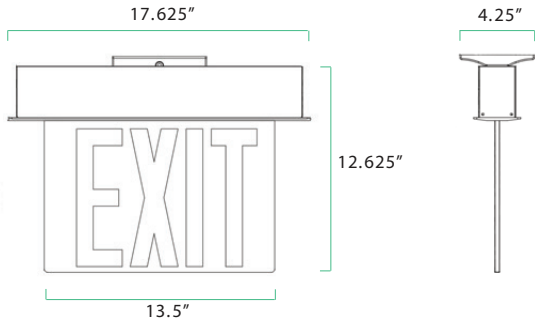

MOUNTING SPACE DISTANCE

7.5' HEIGHT / 3' WIDE PATH	24'
10' HEIGHT / 3' WIDE PATH	25'

PHOTOMETRICS

ORDERING GUIDE

SERIES	MODEL	LETTERING
EX	624 (Exit Remote Capable)	G (Green)
	627 (Exit/Emergency)	R (Red)

MOUNTING SPACE DISTANCE

PHOTOMETRICS

**NYC EXIT**

**SURFACE CEILING MOUNT**

**SURFACE WALL MOUNT**

**RECESSED CEILING MOUNT**

**RECESSED WALL MOUNT**

MODEL	LETTER ILLUMINATION WATTS
NYEX604	2.5