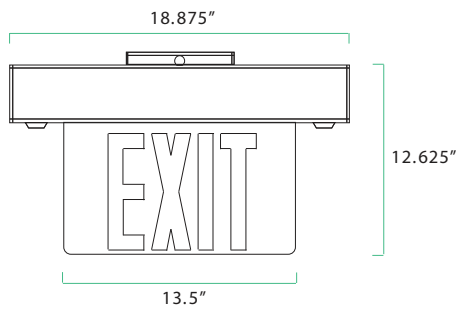

NYC EXIT/EMERGENCY COMBO

SURFACE CEILING MOUNT