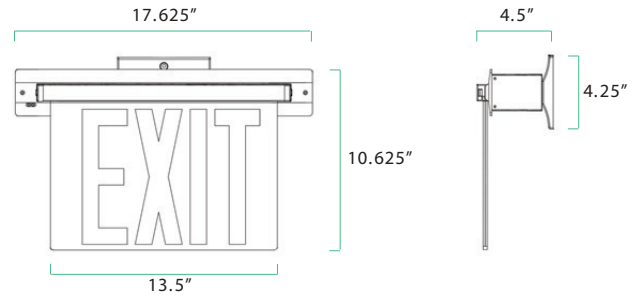

MOUNTING SPACE DISTANCE

7.5' HEIGHT / 3' WIDE PATH	24'
10' HEIGHT / 3' WIDE PATH	25'

PHOTOMETRICS

ORDERING GUIDE

SERIES	MODEL	LETTERING
EX	624 (Exit Remote Capable)	G (Green)
	627 (Exit/Emergency)	R (Red)

MOUNTING SPACE DISTANCE

PHOTOMETRICS

**NYC EXIT**

**SURFACE CEILING MOUNT**

**SURFACE WALL MOUNT**

**RECESSED CEILING MOUNT**

**RECESSED WALL MOUNT**

MODEL	LETTER ILLUMINATION WATTS
NYEX604	2.5