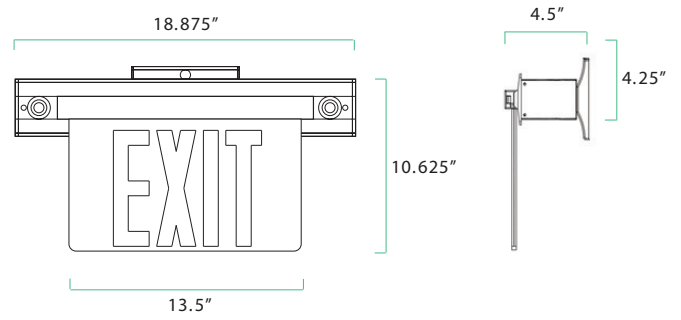

SURFACE WALL MOUNT