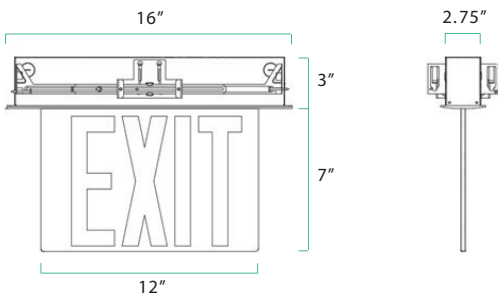

RECESSED CEILING MOUNT