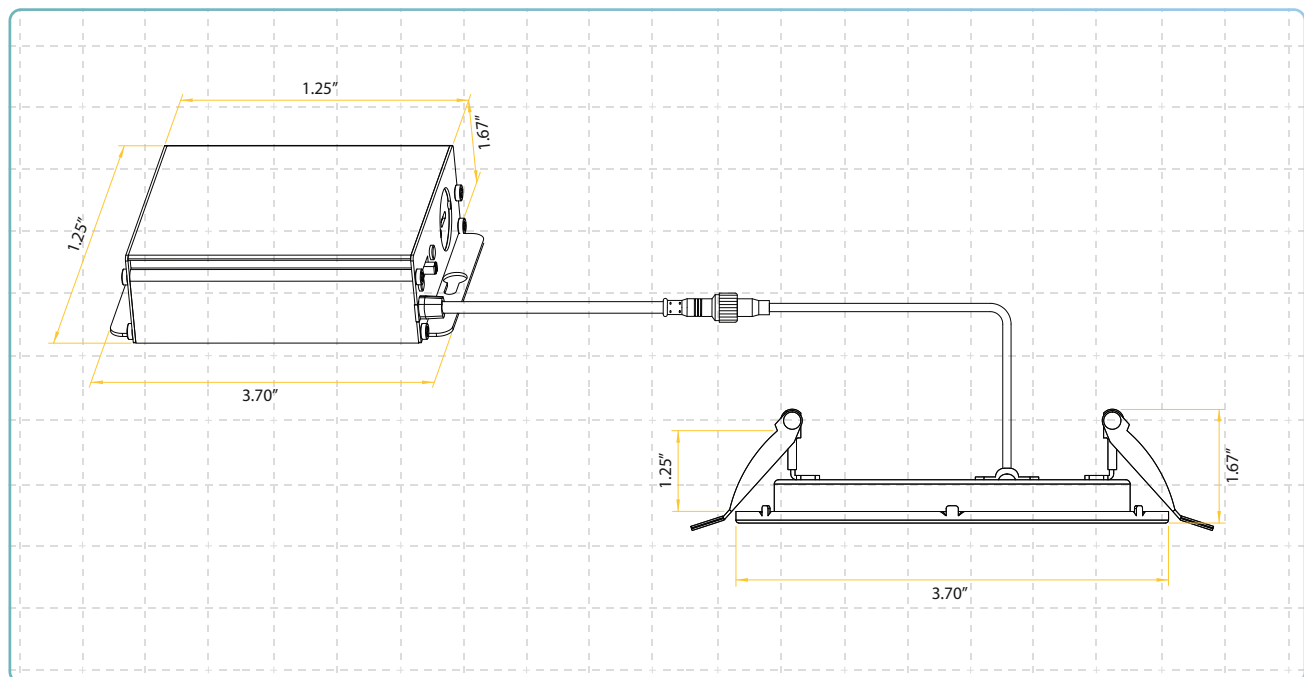

Fire Rated 3" Round Flushed Slim

Product Information

Description	S3/8W/R/LED/5CCT FR
Color temp	27, 30, 35, 41, 50k
Output lumens	600
Beam angle	100°
Input volts	120/277V
Wattage	8W
CRI	90>
mA	190mA
Output volts	33-38V
Dimmable	Triac Or 0-10V Dimming
Cut out	2.85"
OD	3.70"
Height	1.67"
Wire	FT6 Plenum rated
Certified	UL 263 & ASTM E119
Packed	18

Additional Sizes

Color Cover Options

Accessories

Emergency LED Driver
15W G-48410
25W G-95525
30W G-48411
60W G-95521

Multi Light Driver
8W G-95823

Extension Cords
5ft G-20247
10ft G-20248
20ft G-19822
30ft G-19823

New Construction Plate
G-19975 2 Punch Out

New Construction Plate
G-19979 2 Punch Out

New Construction Plate
G-19969 0 Punch Out

Dimensions

Dimmer List

Brand	Series	Model	Load	Brand	Series	Model	Load
LUTRON	SKYLARK CONTOUR	LECL-153P	150W	LUTRON	TOGLER	TGCL-153P	150W
		CTCL-150H	150W		ARIADNI	AYCL-153P	150W
		LGCL-153PLH	150W		MAESTRO	MACL-153M	600W
		CTCL-153P	150W	LEVITON	ILLUMATECH	IPL06	150W
		SCL-153P	150W		SURESLIDE	6672	150W
		S-600P	600W		6674	150W	
	CASETA	PD-6WCL	150W	EATON	SMART DIMMER	AAL06	300W
		PD-5NE	150W	PASS & SEYMOUR	HARMONY	DCL453PTCCCV6	150W
		PD-10NXD	250W	GE	ROCKER	1064	150W
	DIVA	DVCL-153P	150W		TOGGLE	18027	150W