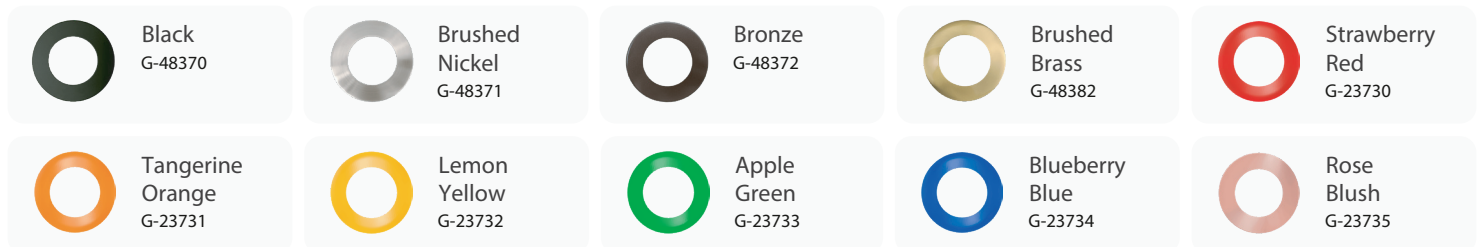

Fire Rated 3" Round Flushed Slim

Product Information

Description	S3/8W/R/LED/5CCT FR
Color temp	27, 30, 35, 41, 50k
Output lumens	600
Beam angle	100°
Input volts	120/277V
Wattage	8W
CRI	90>
mA	190mA
Output volts	33-38V
Dimmable	Triac Or 0-10V Dimming
Cut out	2.85"
OD	3.70"
Height	1.67"
Wire	FT6 Plenum rated
Certified	UL 263 & ASTM E119
Packed	18

Additional Sizes

Color Cover Options

Accessories

Emergency LED Driver
15W G-48410
25W G-95525
30W G-48411
60W G-95521

Multi Light Driver
8W G-95823

Extension Cords
5ft G-20247
10ft G-20248
20ft G-19822
30ft G-19823