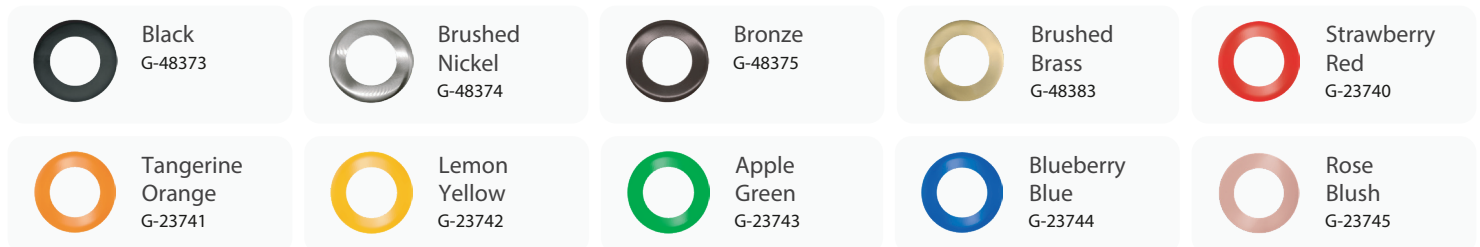

Fire Rated 4" Round Flushed Slim

Product Information

Description	S4/12W/R/LED/5CCT FR
Color temp	27, 30, 35, 41, 50k
Output lumens	925
Beam angle	100°
Input volts	120/277V
Wattage	12W
CRI	90>
mA	270mA
Output volts	33-38V
Dimmable	Triac Or 0-10V Dimming
Cut out	3.90"
OD	4.72"
Height	1.67"
Wire	FT6 Plenum rated
Certified	UL 263 & ASTM E119
Packed	18

Additional Sizes

Color Cover Options

Emergency LED Driver
 15W G-48410
 25W G-95525
 30W G-48411
 60W G-95521

Multi Light Driver
 12W G-95824

Extension Cords
 5ft G-20247
 10ft G-20248
 20ft G-19822
 30ft G-19823