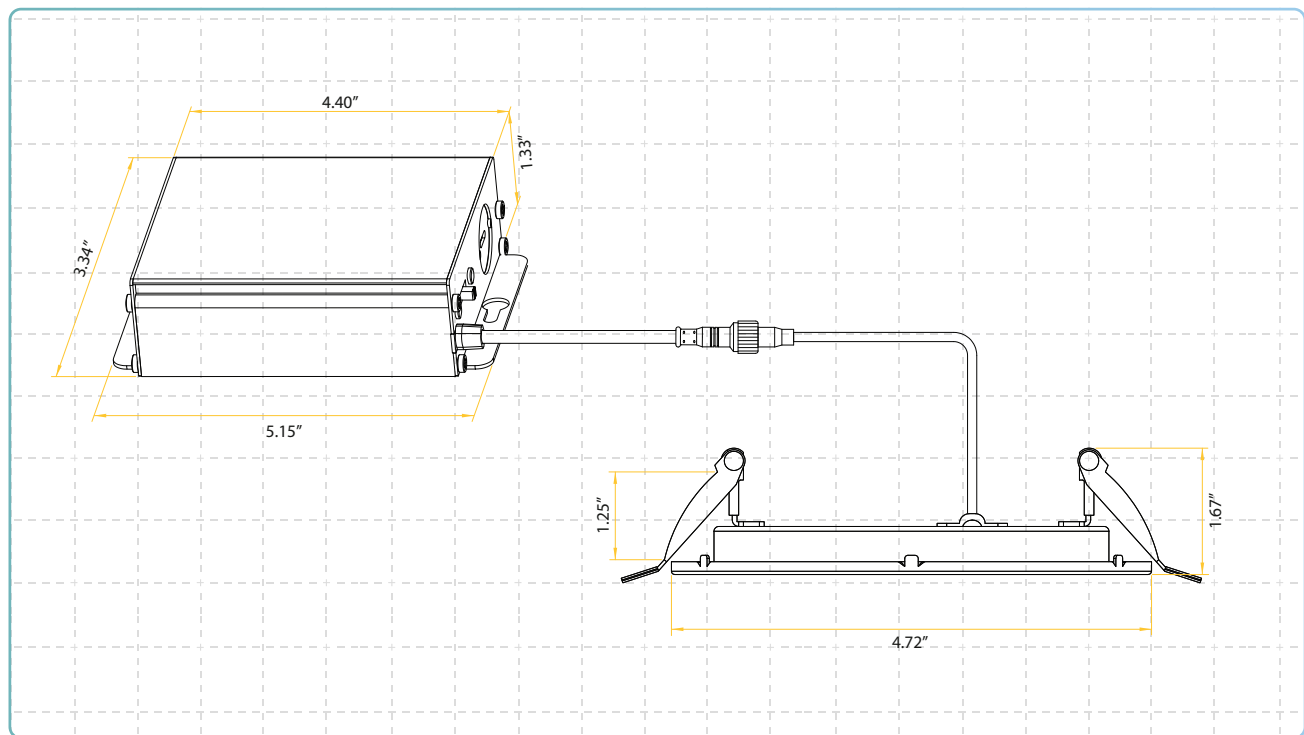

Fire Rated 4" Round Flushed Slim

Product Information

Description	S4/12W/R/LED/5CCT FR
Color temp	27, 30, 35, 41, 50k
Output lumens	925
Beam angle	100°
Input volts	120/277V
Wattage	12W
CRI	90>
mA	270mA
Output volts	33-38V
Dimmable	Triac Or 0-10V Dimming
Cut out	3.90"
OD	4.72"
Height	1.67"
Wire	FT6 Plenum rated
Certified	UL 263 & ASTM E119
Packed	18

Additional Sizes

Color Cover Options

Emergency LED Driver
 15W G-48410
 25W G-95525
 30W G-48411
 60W G-95521

Multi Light Driver
 12W G-95824

Extension Cords
 5ft G-20247
 10ft G-20248
 20ft G-19822
 30ft G-19823

New Construction Plate
 G-19975 4 Punch Out

New Construction Plate
 G-19979 4 Punch Out

New Construction Plate
 G-19969 1 Punch Out

Dimensions

Brand	Series	Model	Load	Brand	Series	Model	Load
LUTRON	SKYLARK CONTOUR	LECL-153P	150W	LUTRON	TOGGLER	TGCL-153P	150W
		CTCL-150H	150W		ARIADNI	AYCL-153P	150W
		LGCL-153PLH	150W		MAESTRO	MACL-153M	600W
		CTCL-153P	150W	LEVITON	ILLUMATECH	IPL06	150W
		SCL-153P	150W		SURESLIDE	6672	150W
		S-600P	600W		SURESLIDE	6674	150W
	CASETA	PD-6WCL	150W	EATON	SMART DIMMER	AAL06	300W
		PD-5NE	150W	PASS & SEYMOUR	HARMONY	DCL453PTCCCV6	150W
		PD-10NXD	250W	GE	ROCKER	1064	150W
	DIVA	DVCL-153P	150W		TOGGLE	18027	150W