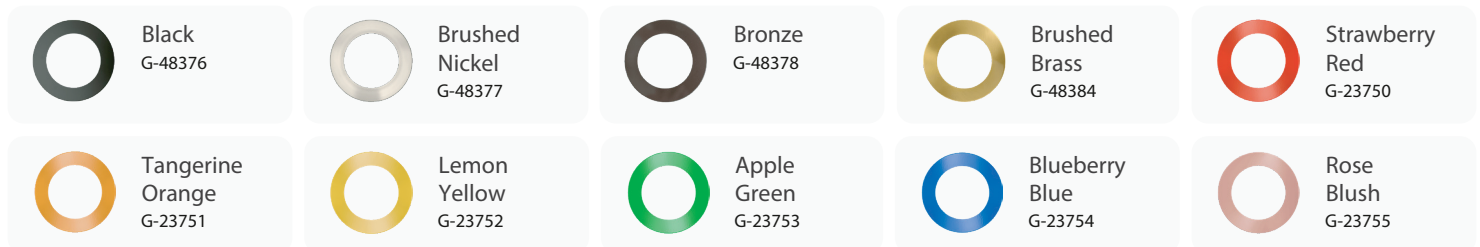

Fire Rated 5" Round Flushed Slim

Product Information

Description	S5/15W/R/LED/5CCT FR
Color temp	27, 30, 35, 41, 50k
Output lumens	1200
Beam angle	100°
Input volts	120/277V
Wattage	15W
CRI	90>
mA	350mA
Output volts	33-38V
Dimmable	Triac Or 0-10V Dimming
Cut out	4.90"
OD	5.90"
Height	1.67"
Wire	FT6 Plenum rated
Certified	UL 263 & ASTM E119
Packed	18

Additional Sizes

Color Cover Options

Emergency LED Driver
15W G-48410
25W G-95525
30W G-48411
60W G-95521

Multi Light Driver
14W G-95825

Extension Cords
5ft G-20247
10ft G-20248
20ft G-19822
30ft G-19823

New Construction Plate
G-19975 6 Punch Out