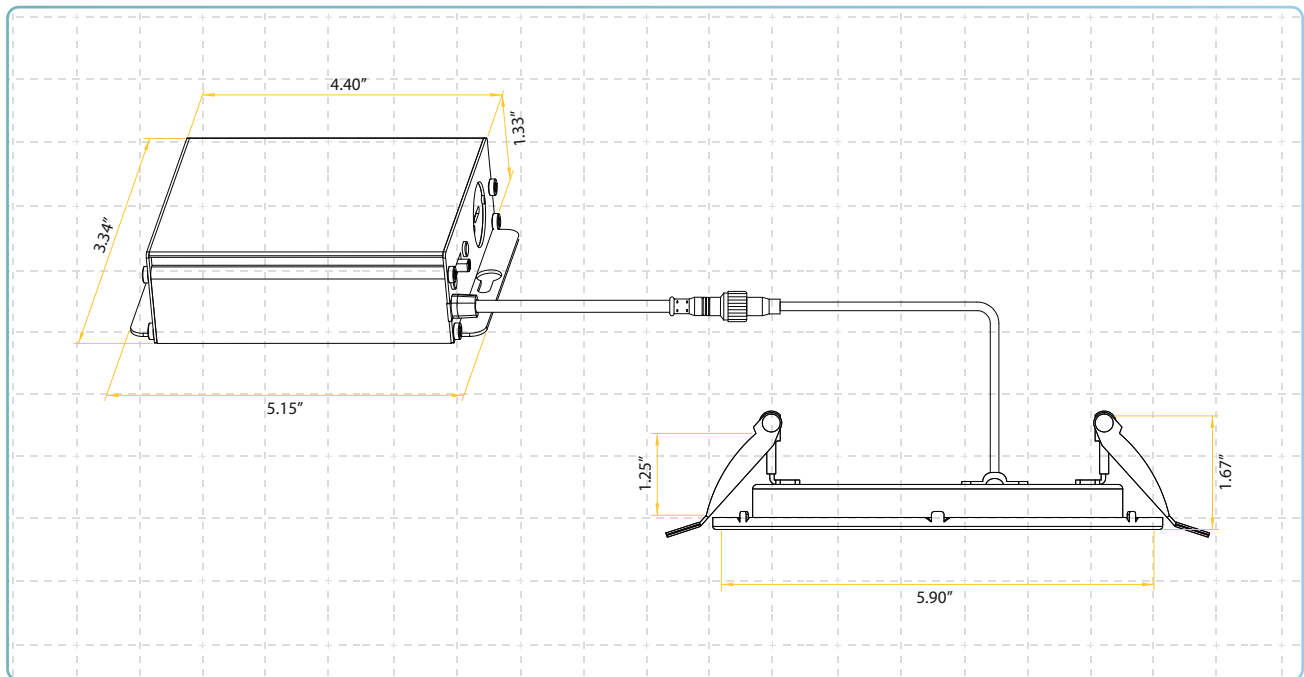

Fire Rated 5" Round Flushed Slim

Product Information

Description	S5/15W/R/LED/5CCT FR
Color temp	27, 30, 35, 41, 50k
Output lumens	1200
Beam angle	100°
Input volts	120/277V
Wattage	15W
CRI	90>
mA	350mA
Output volts	33-38V
Dimmable	Triac Or 0-10V Dimming
Cut out	4.90"
OD	5.90"
Height	1.67"
Wire	FT6 Plenum rated
Certified	UL 263 & ASTM E119
Packed	18

Additional Sizes

Color Cover Options

Emergency LED Driver
15W G-48410
25W G-95525
30W G-48411
60W G-95521

Multi Light Driver
14W G-95825

Extension Cords
5ft G-20247
10ft G-20248
20ft G-19822
30ft G-19823

New Construction Plate
G-19975 6 Punch Out

New Construction Plate
G-19979 6 Punch Out

New Construction Plate
G-19981 3 Punch Out

Dimensions

Brand	Series	Model	Load	Brand	Series	Model	Load
LUTRON	SKYLARK CONTOUR	LECL-153P	150W	LUTRON	TOGLER	TGCL-153P	150W
		CTCL-150H	150W		ARIADNI	AYCL-153P	150W
		LGCL-153PLH	150W		MAESTRO	MACL-153M	600W
		CTCL-153P	150W	LEVITON	ILLUMATECH	IPL06	150W
		SCL-153P	150W		SURESLIDE	6672	150W
		S-600P	600W		SURESLIDE	6674	150W
	CASETA	PD-6WCL	150W	EATON	SMART DIMMER	AAL06	300W
		PD-5NE	150W	PASS & SEYMOUR	HARMONY	DCL453PTCCCV6	150W
		PD-10NXD	250W	GE	ROCKER	1064	150W
	DIVA	DVCL-153P	150W		TOGGLE	18027	150W