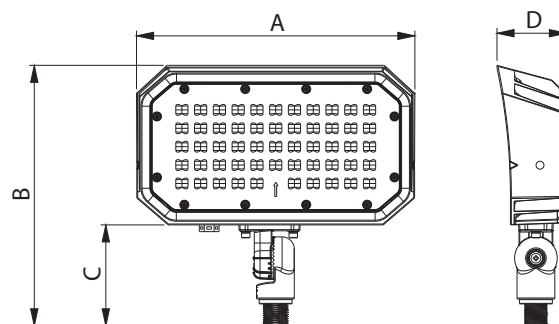

### Certifications

Application: wall lighting, landscape, building facade and signage, entry ways, garages, building perimeters, loading bays and both for residential and commercial applications

### FEATURE

The slim compact LED Flood Light has die cast aluminum housing, which also acts as a heat sink, designed to ensure high efficiency and abundant cooling by natural convection passive airflow. It is a great replacement for a wide range of security, commercial and residential lighting applications.

### SPECIFICATION

SKU	HYA-FL-15W-80*110-D-K-50K	HYA-FL-30W-80*110-D-K-50K	HYA-FL-50W-80*110-D-K-50K
MODEL No.	TS-FL0802-15W	TS-FL0803-30W	TS-FL0805-50W
Wattage	15W	30W	50W
Lumens	1950 lm	3600 lm	6000 lm
REPLACES (MH)	70W	100W	150W
Lamp Base Model	LUMILED3030		
Efficiency	> 120 LM/W		
CCT	5000K		
Mounting	Knuckle Mount		
Lighting Angle	80*110°		
CRI	> 70		
Working Temperature	-40 °F ~ +113 °F		
Waterproof Rating	IP65		
Lifetime	50,000 hours		
DLC ID	P424YAFC	PV5AMPIL	PPVQRAOF
PC/Pack	30	20	10
Inner Box	5.51" * 2.2" * 6.46"	7.4" * 2.4" * 7.6"	9.37" * 2.6" * 8.8"
Master Box	17.2" * 11.6" * 13.86"	15.4" * 12.6" * 16.1"	19.4" * 13.9" * 9.64"
Weight (Master Box)	46.96 LB	44.75 LB	36.82 LB

### DIMENSIONS

	A	B	C	D
15W	5.1"	6.1"	3.3"	1.8"
30W	7.0"	7.2"	3.3"	2.0"
50W	9.0"	8.4"	2.2"	2.3"