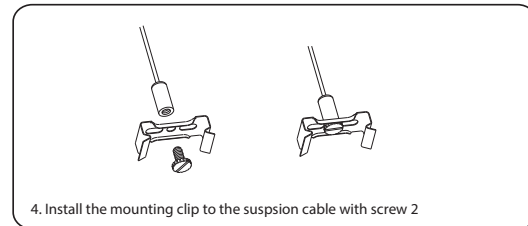

ACCESSORIES

ORDERING CODE DEFINITION

EXAMPLE: HY-4FT-LSP-30W-30K/40K/50K

Company Code	Length	Product	Wattage	CCT
HY	4FT	LSP: Linear Shop Light	30W	CCT Tunable 3000K 4000K 5000K

PRODUCT DIMENSIONS

INSTALLATION INSTRUCTION

SURFACE MOUNT INSTALLATION

SUSPENDED MOUNT INSTALLATION

INSTALLATION INSTRUCTION

CONNECTION GUIDE

1. Please find the connector in the accessories bag.
2. Plug the connector into the tube.

Note:
For safety standard,
please do not connect more than 4pcs 4ft LED lamp in a row; do not
connect more than 3 pcs 8ft LED lamp in a row.