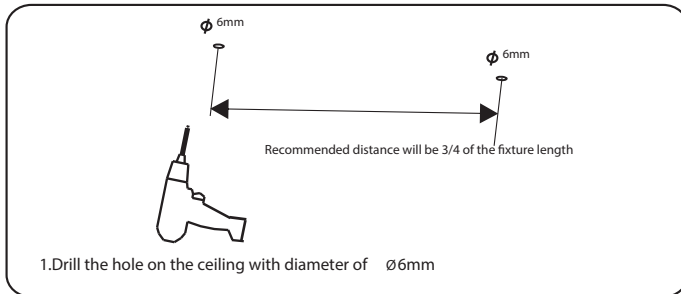

SPECIFICATIONS

Model No	HY-4FT-LSP-30W-30K/40K/50K
Power	30W
Input Voltage	AC 110-277V
Luminous Flux	4156.93 LM
Efficacy	130 LM/W
Power Factor	>0.9
CCT	CCT Selectable: 3000K/4000K/5000K
CRI	>80
Working Life	>50,000 hours
Working Temperature	-10°F to 105°F
Protection Level	Dry/Damp Location
DLC Family Code	P5ODDZJQ
Qty/Pack	10
Master Package Size	47.83" x 8.66" x 7.87"
Master Package Weight	24.91 LB

ACCESSORIES

ORDERING CODE DEFINITION

EXAMPLE: HY-4FT-LSP-30W-30K/40K/50K

Company Code	Length	Product	Wattage	CCT
HY	4FT	LSP: Linear Shop Light	30W	CCT Tunable 3000K 4000K 5000K

PRODUCT DIMENSIONS

INSTALLATION INSTRUCTION

SURFACE MOUNT INSTALLATION

SUSPENDED MOUNT INSTALLATION

INSTALLATION INSTRUCTION

CONNECTION GUIDE

1. Please find the connector in the accessories bag.
2. Plug the connector into the tube.

Note:
For safety standard,
please do not connect more than 4pcs 4ft LED lamp in a row; do not
connect more than 3 pcs 8ft LED lamp in a row.