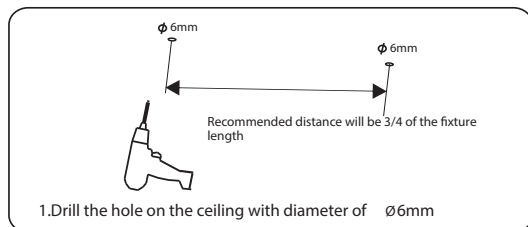

SPECIFICATIONS

Model No	HY-4FT-LSP-30W-30K/40K/50K
Power	30W
Input Voltage	AC 110-277V
Luminous Flux	4156.93 LM
Efficacy	130 LM/W
Power Factor	>0.9
CCT	CCT Selectable: 3000K/4000K/5000K
CRI	>80
Working Life	>50,000 hours
Working Temperature	-10°F to 105°F
Protection Level	Dry/Damp Location
DLC Family Code	P5ODDZJQ
Qty/Pack	10
Master Package Size	47.83" x 8.66" x 7.87"
Master Package Weight	24.91 LB

ACCESSORIES

ORDERING CODE DEFINITION

EXAMPLE: HY-4FT-LSP-30W-30K/40K/50K

Company Code	Length	Product	Wattage	CCT
HY	4FT	LSP: Linear Shop Light	30W	CCT Tunable 3000K 4000K 5000K

PRODUCT DIMENSIONS

INSTALLATION INSTRUCTION

SURFACE MOUNT INSTALLATION

SUSPENDED MOUNT INSTALLATION

INSTALLATION INSTRUCTION

CONNECTION GUIDE

1. Please find the connector in the accessories bag.
2. Plug the connector into the tube.

Note:
For safety standard,
please do not connect more than 4pcs 4ft LED lamp in a row; do not
connect more than 3 pcs 8ft LED lamp in a row.