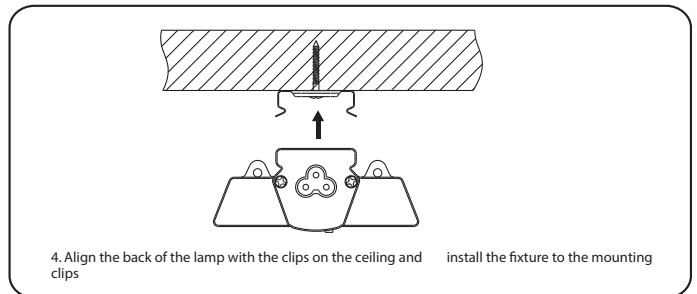

ACCESSORIES

ORDERING CODE DEFINITION

EXAMPLE: HY-4FT-LSP-30W-30K/40K/50K

Company Code	Length	Product	Wattage	CCT
HY	4FT	LSP: Linear Shop Light	30W	CCT Tunable 3000K 4000K 5000K

PRODUCT DIMENSIONS

INSTALLATION INSTRUCTION

SURFACE MOUNT INSTALLATION

SUSPENDED MOUNT INSTALLATION

INSTALLATION INSTRUCTION

CONNECTION GUIDE

1. Please find the connector in the accessories bag.
2. Plug the connector into the tube.

Note:
For safety standard,
please do not connect more than 4pcs 4ft LED lamp in a row; do not
connect more than 3 pcs 8ft LED lamp in a row.