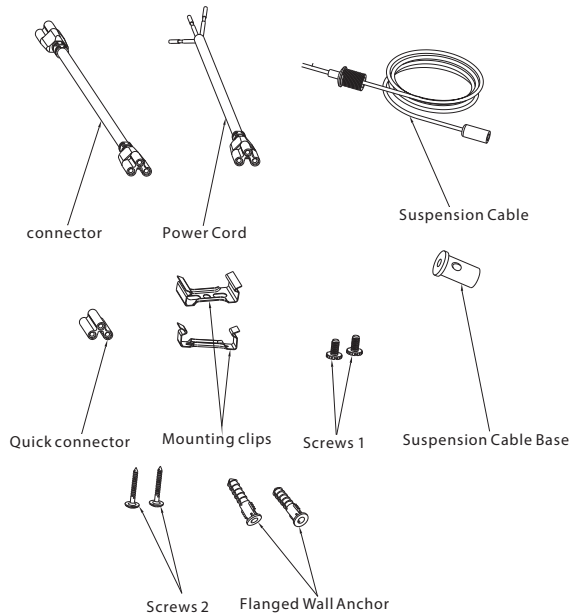

LED SHOP LIGHT LL3004

Application: residential garage, basement, supermarket, warehouse, office, factory, commercial and industrial space

Certifications

FEATURE

- Easy Installation and connection
- Body: Aluminum Heat sink for Efficient Heat Dissipation
- Linkable: with wire harness connection kit included for connecting power between fixtures
- CCT adjustable switch on front of the fixture

SPECIFICATIONS

Model No	HY-4FT-LSP-30W-30K/40K/50K
Power	30W
Input Voltage	AC 110-277V
Luminous Flux	4156.93 LM
Efficacy	130 LM/W
Power Factor	>0.9
CCT	CCT Selectable: 3000K/4000K/5000K
CRI	>80
Working Life	>50,000 hours
Working Temperature	-10°F to 105°F
Protection Level	Dry/Damp Location
DLC Family Code	P5ODDZJQ
Qty/Pack	10
Master Package Size	47.83" x 8.66" x 7.87"
Master Package Weight	24.91 LB

ACCESSORIES

ORDERING CODE DEFINITION

EXAMPLE: HY-4FT-LSP-30W-30K/40K/50K

Company Code	Length	Product	Wattage	CCT
HY	4FT	LSP: Linear Shop Light	30W	CCT Tunable 3000K 4000K 5000K

PRODUCT DIMENSIONS

INSTALLATION INSTRUCTION

SURFACE MOUNT INSTALLATION

SUSPENDED MOUNT INSTALLATION

INSTALLATION INSTRUCTION

CONNECTION GUIDE

1. Please find the connector in the accessories bag.
2. Plug the connector into the tube.

Note:
For safety standard,
please do not connect more than 4pcs 4ft LED lamp in a row; do not
connect more than 3 pcs 8ft LED lamp in a row.