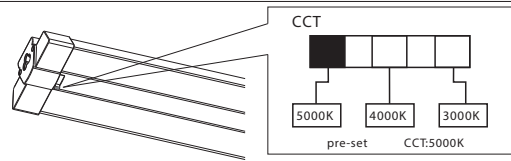

CCT ADJUSTABLE GUIDE

This Fixture has three color temperature of (3000K, 4000K, 5000K) and CCT can be adjusted by the switch on the front of the fixture.

PHOTOMETRIC REPORT

LUMINOUS INTENSITY DISTRIBUTION DIAGRAM