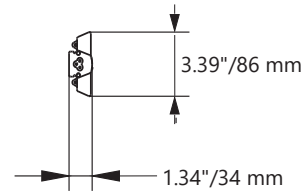

SPECIFICATIONS

Model No	HY-4FT-LSP-30W-30K/40K/50K
Power	30W
Input Voltage	AC 110-277V
Luminous Flux	4156.93 LM
Efficacy	130 LM/W
Power Factor	>0.9
CCT	CCT Selectable: 3000K/4000K/5000K
CRI	>80
Working Life	>50,000 hours
Working Temperature	-10°F to 105°F
Protection Level	Dry/Damp Location
DLC Family Code	P5ODDZJQ
Qty/Pack	10
Master Package Size	47.83" x 8.66" x 7.87"
Master Package Weight	24.91 LB

ACCESSORIES

ORDERING CODE DEFINITION

EXAMPLE: HY-4FT-LSP-30W-30K/40K/50K

Company Code	Length	Product	Wattage	CCT
HY	4FT	LSP: Linear Shop Light	30W	CCT Tunable 3000K 4000K 5000K

PRODUCT DIMENSIONS

INSTALLATION INSTRUCTION

— C0-C180 — C90-C270

VERTICAL EQUILUMINOUS CURVE

MINIMUM ALTITUDE 1.0 M
MAXIMUM ALTITUDE 11.0 M
MAXIMUM ILLUMINATION 1186.8 lx

- (5%): 59.3 lx
- (15%): 178.0 lx
- (25%): 296.7 lx
- (35%): 415.4 lx
- (45%): 534.1 lx
- (55%): 652.7 lx
- (65%): 771.4 lx