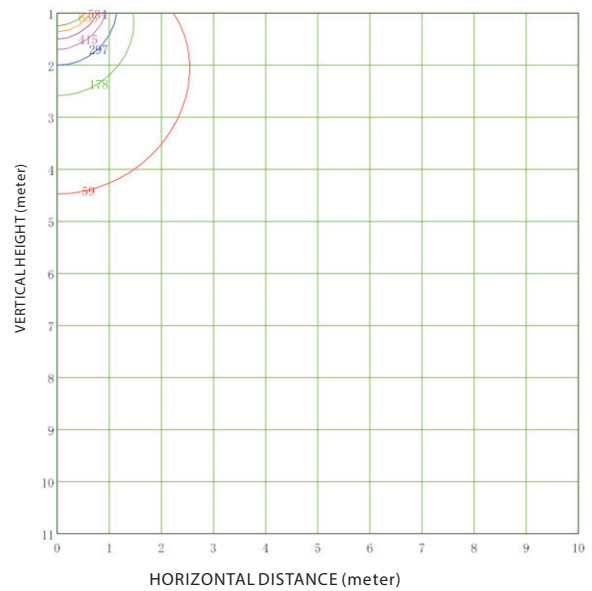

SPECIFICATIONS

Model No	HY-4FT-LSP-30W-30K/40K/50K
Power	30W
Input Voltage	AC 110-277V
Luminous Flux	4156.93 LM
Efficacy	130 LM/W
Power Factor	>0.9
CCT	CCT Selectable: 3000K/4000K/5000K
CRI	>80
Working Life	>50,000 hours
Working Temperature	-10°F to 105°F
Protection Level	Dry/Damp Location
DLC Family Code	P5ODDZJQ
Qty/Pack	10
Master Package Size	47.83" x 8.66" x 7.87"
Master Package Weight	24.91 LB

ACCESSORIES

ORDERING CODE DEFINITION

EXAMPLE: HY-4FT-LSP-30W-30K/40K/50K

Company Code	Length	Product	Wattage	CCT
HY	4FT	LSP: Linear Shop Light	30W	CCT Tunable 3000K 4000K 5000K

PRODUCT DIMENSIONS

INSTALLATION INSTRUCTION

WIRING

CCT ADJUSTABLE GUIDE

This Fixture has three color temperature of (3000K, 4000K, 5000K) and CCT can be adjusted by the switch on the front of the fixture.

PHOTOMETRIC REPORT

LUMINOUS INTENSITY DISTRIBUTION DIAGRAM

— C0-C180 — C90-C270

VERTICAL EQUILUMINOUS CURVE

MINIMUM ALTITUDE 1.0 M
MAXIMUM ALTITUDE 11.0 M
MAXIMUM ILLUMINATION 1186.8 lx

- (5%): 59.3 lx
- (15%): 178.0 lx
- (25%): 296.7 lx
- (35%): 415.4 lx
- (45%): 534.1 lx
- (55%): 652.7 lx
- (65%): 771.4 lx