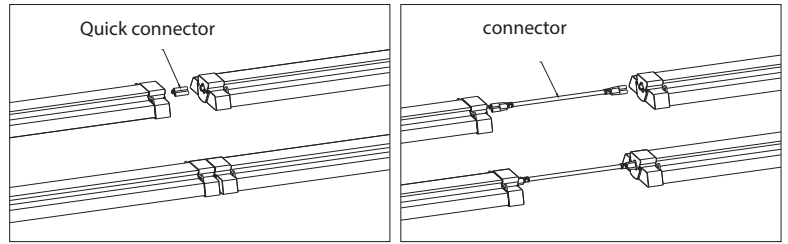

SURFACE MOUNT INSTALLATION

SUSPENDED MOUNT INSTALLATION

INSTALLATION INSTRUCTION

CONNECTION GUIDE

1. Please find the connector in the accessories bag.
2. Plug the connector into the tube.

Note:
For safety standard,
please do not connect more than 4pcs 4ft LED lamp in a row; do not
connect more than 3 pcs 8ft LED lamp in a row.