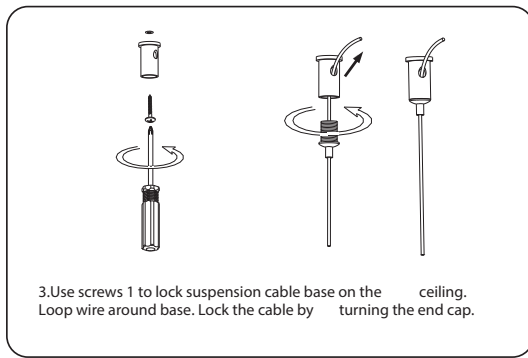

ACCESSORIES

ORDERING CODE DEFINITION

EXAMPLE: HY-4FT-LSP-30W-30K/40K/50K

Company Code	Length	Product	Wattage	CCT
HY	4FT	LSP: Linear Shop Light	30W	CCT Tunable 3000K 4000K 5000K

PRODUCT DIMENSIONS

INSTALLATION INSTRUCTION

SURFACE MOUNT INSTALLATION

SUSPENDED MOUNT INSTALLATION

INSTALLATION INSTRUCTION

CONNECTION GUIDE

1. Please find the connector in the accessories bag.
2. Plug the connector into the tube.

Note:
For safety standard,
please do not connect more than 4pcs 4ft LED lamp in a row; do not
connect more than 3 pcs 8ft LED lamp in a row.