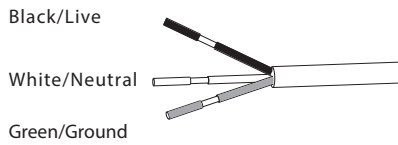

INSTALLATION INSTRUCTION

CONNECTION GUIDE

1. Please find the connector in the accessories bag.
2. Plug the connector into the tube.

Note:
For safety standard,
please do not connect more than 4pcs 4ft LED lamp in a row; do not
connect more than 3 pcs 8ft LED lamp in a row.

WIRING

CCT ADJUSTABLE GUIDE

This Fixture has three color temperature of (3000K, 4000K, 5000K) and CCT can be adjusted by the switch on the front of the fixture.

PHOTOMETRIC REPORT

LUMINOUS INTENSITY DISTRIBUTION DIAGRAM

— C0-C180   — C90-C270

VERTICAL EQUILUMINOUS CURVE

MINIMUM ALTITUDE 1.0 M
MAXIMUM ALTITUDE 11.0 M
MAXIMUM ILLUMINATION 1186.8 lx

- (5%): 59.3 lx
- (15%): 178.0 lx
- (25%): 296.7 lx
- (35%): 415.4 lx
- (45%): 534.1 lx
- (55%): 652.7 lx
- (65%): 771.4 lx