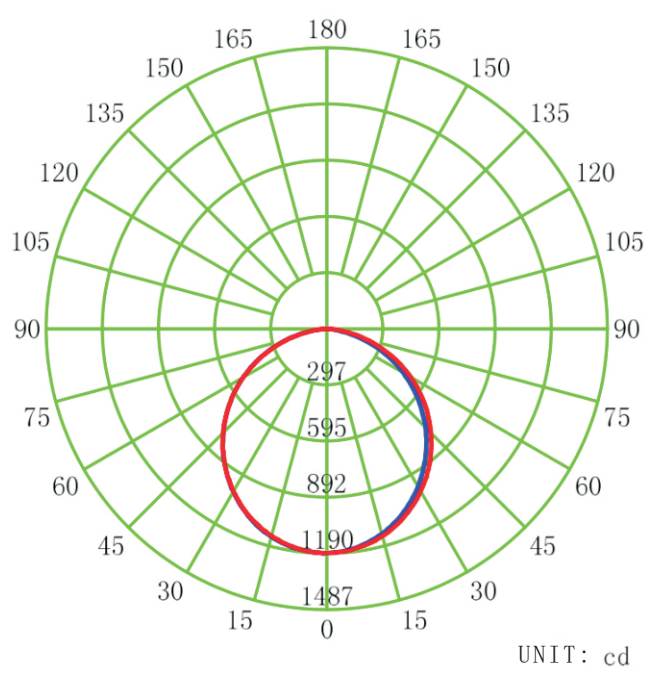

SPECIFICATIONS

Model No	HY-4FT-LSP-30W-30K/40K/50K
Power	30W
Input Voltage	AC 110-277V
Luminous Flux	4156.93 LM
Efficacy	130 LM/W
Power Factor	>0.9
CCT	CCT Selectable: 3000K/4000K/5000K
CRI	>80
Working Life	>50,000 hours
Working Temperature	-10°F to 105°F
Protection Level	Dry/Damp Location
DLC Family Code	P5ODDZJQ
Qty/Pack	10
Master Package Size	47.83" x 8.66" x 7.87"
Master Package Weight	24.91 LB

ACCESSORIES

ORDERING CODE DEFINITION

EXAMPLE: HY-4FT-LSP-30W-30K/40K/50K

Company Code	Length	Product	Wattage	CCT
HY	4FT	LSP: Linear Shop Light	30W	CCT Tunable 3000K 4000K 5000K

PRODUCT DIMENSIONS

INSTALLATION INSTRUCTION

WIRING

CCT ADJUSTABLE GUIDE

This Fixture has three color temperature of (3000K, 4000K, 5000K) and CCT can be adjusted by the switch on the front of the fixture.

PHOTOMETRIC REPORT

LUMINOUS INTENSITY DISTRIBUTION DIAGRAM

— C0-C180 — C90-C270

VERTICAL EQUILUMINOUS CURVE

MINIMUM ALTITUDE 1.0 M
MAXIMUM ALTITUDE 11.0 M
MAXIMUM ILLUMINATION 1186.8 lx

- (5%): 59.3 lx
- (15%): 178.0 lx
- (25%): 296.7 lx
- (35%): 415.4 lx
- (45%): 534.1 lx
- (55%): 652.7 lx
- (65%): 771.4 lx