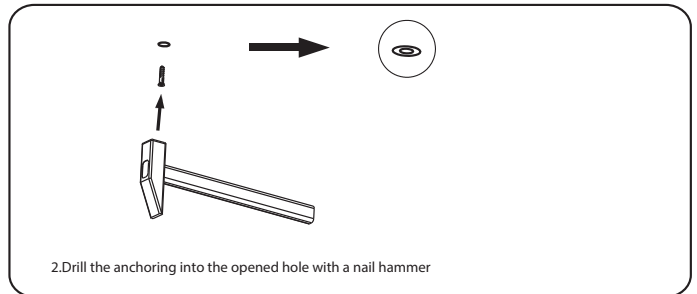

ACCESSORIES

ORDERING CODE DEFINITION

EXAMPLE: HY-4FT-LSP-30W-30K/40K/50K

Company Code	Length	Product	Wattage	CCT
HY	4FT	LSP: Linear Shop Light	30W	CCT Tunable 3000K 4000K 5000K

PRODUCT DIMENSIONS

INSTALLATION INSTRUCTION

SURFACE MOUNT INSTALLATION

SUSPENDED MOUNT INSTALLATION

INSTALLATION INSTRUCTION

CONNECTION GUIDE

1. Please find the connector in the accessories bag.
2. Plug the connector into the tube.

Note:
For safety standard,
please do not connect more than 4pcs 4ft LED lamp in a row; do not
connect more than 3 pcs 8ft LED lamp in a row.