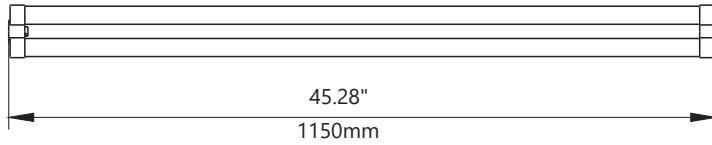

SPECIFICATIONS

Model No	HY-4FT-LSP-30W-30K/40K/50K
Power	30W
Input Voltage	AC 110-277V
Luminous Flux	4156.93 LM
Efficacy	130 LM/W
Power Factor	>0.9
CCT	CCT Selectable: 3000K/4000K/5000K
CRI	>80
Working Life	>50,000 hours
Working Temperature	-10°F to 105°F
Protection Level	Dry/Damp Location
DLC Family Code	P5ODDZJQ
Qty/Pack	10
Master Package Size	47.83" x 8.66" x 7.87"
Master Package Weight	24.91 LB

ACCESSORIES

ORDERING CODE DEFINITION

EXAMPLE: HY-4FT-LSP-30W-30K/40K/50K

Company Code	Length	Product	Wattage	CCT
HY	4FT	LSP: Linear Shop Light	30W	CCT Tunable 3000K 4000K 5000K

PRODUCT DIMENSIONS

INSTALLATION INSTRUCTION

SURFACE MOUNT INSTALLATION

SUSPENDED MOUNT INSTALLATION

INSTALLATION INSTRUCTION

CONNECTION GUIDE

1. Please find the connector in the accessories bag.
2. Plug the connector into the tube.

Note:
For safety standard,
please do not connect more than 4pcs 4ft LED lamp in a row; do not
connect more than 3 pcs 8ft LED lamp in a row.