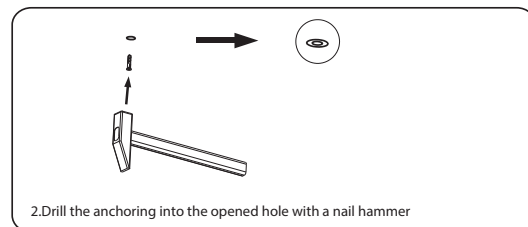

ACCESSORIES

ORDERING CODE DEFINITION

EXAMPLE: HY-4FT-LSP-30W-30K/40K/50K

Company Code	Length	Product	Wattage	CCT
HY	4FT	LSP: Linear Shop Light	30W	CCT Tunable 3000K 4000K 5000K

PRODUCT DIMENSIONS

INSTALLATION INSTRUCTION

SURFACE MOUNT INSTALLATION

SUSPENDED MOUNT INSTALLATION

INSTALLATION INSTRUCTION

CONNECTION GUIDE

1. Please find the connector in the accessories bag.
2. Plug the connector into the tube.

Note:
For safety standard,
please do not connect more than 4pcs 4ft LED lamp in a row; do not
connect more than 3 pcs 8ft LED lamp in a row.