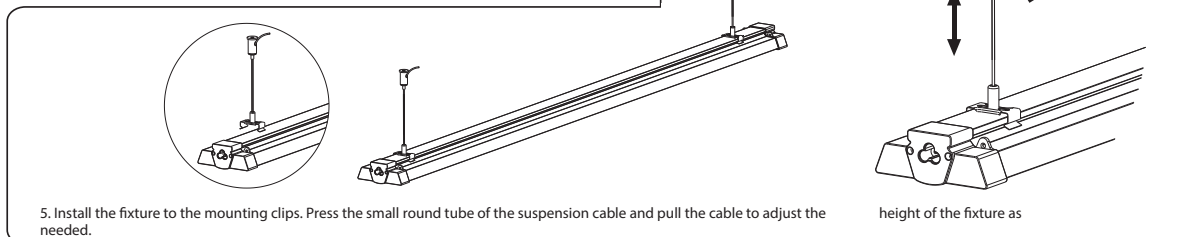

ACCESSORIES

ORDERING CODE DEFINITION

EXAMPLE: HY-4FT-LSP-30W-30K/40K/50K

Company Code	Length	Product	Wattage	CCT
HY	4FT	LSP: Linear Shop Light	30W	CCT Tunable 3000K 4000K 5000K

PRODUCT DIMENSIONS

INSTALLATION INSTRUCTION

SURFACE MOUNT INSTALLATION

SUSPENDED MOUNT INSTALLATION

INSTALLATION INSTRUCTION

CONNECTION GUIDE

1. Please find the connector in the accessories bag.
2. Plug the connector into the tube.

Note:
For safety standard,
please do not connect more than 4pcs 4ft LED lamp in a row; do not
connect more than 3 pcs 8ft LED lamp in a row.