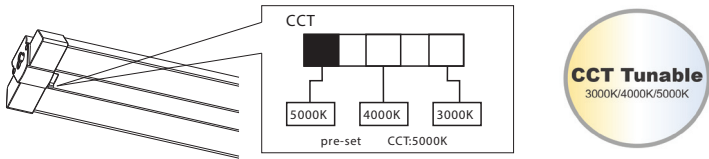

LED SHOP LIGHT LL3004

Application: residential garage, basement, supermarket, warehouse, office, factory, commercial and industrial space

Certifications

FEATURE

- Easy Installation and connection
- Body: Aluminum Heat sink for Efficient Heat Dissipation
- Linkable: with wire harness connection kit included for connecting power between fixtures
- CCT adjustable switch on front of the fixture

SPECIFICATIONS

Model No	HY-4FT-LSP-30W-30K/40K/50K
Power	30W
Input Voltage	AC 110-277V
Luminous Flux	4156.93 LM
Efficacy	130 LM/W
Power Factor	>0.9
CCT	CCT Selectable: 3000K/4000K/5000K
CRI	>80
Working Life	>50,000 hours
Working Temperature	-10°F to 105°F
Protection Level	Dry/Damp Location
DLC Family Code	P5ODDZJQ
Qty/Pack	10
Master Package Size	47.83" x 8.66" x 7.87"
Master Package Weight	24.91 LB

ACCESSORIES

ORDERING CODE DEFINITION

EXAMPLE: HY-4FT-LSP-30W-30K/40K/50K

Company Code	Length	Product	Wattage	CCT
HY	4FT	LSP: Linear Shop Light	30W	CCT Tunable 3000K 4000K 5000K

PRODUCT DIMENSIONS

INSTALLATION INSTRUCTION