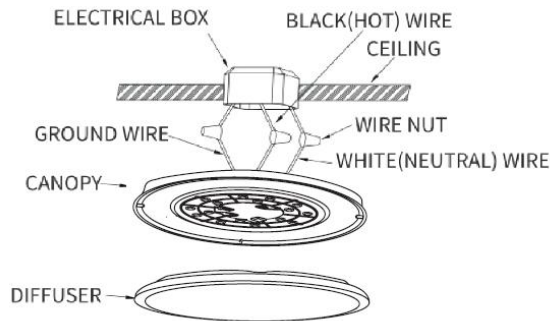

Feature

Ordering Guide

HY-FM 13-16W CCT-NK

HY: Company Code

FM: Flush Mount Ceiling Light

Size: 13-16W
15-22W
20-26W

CCT: 2700K-3000K-3500K-4000K-5000K Selectable

Finish: **NK:** Brushed Nickel
BK: Matt Black
GD: Brushed Gold

Specifications

Model	HY-FM13-16WCCT-XX	HY-FM15-22WCCT-XX	HY-FM20-26WCCT-XX
Wattage	16W	22W	26W
Size	13"	15"	20"
Lumen Output	1280 lm	1760 lm	2080 lm
Input Voltage	AC120V		
CCT	2700K-3000K-3500K-4000K-5000K Selectable		
Beam Angle	120°		
CRI	Ra>80		
Working Temperature	~4°F ~+113°F / ~20°C ~+40°C		
Lens	White Acrylic		
Life Span	Lumen Maintenance over 70% @ 50,000+ Hours		
Finish	NK: Brushed Nickel / BK: Matt Black / GD: Brushed Gold		
PCS/BOX	6	6	6
Master Box Dimension	525X365X365mm 20.67"X14.37"X14.37"	525X415X415mm 20.67"X16.34"X16.34"	585X510X510mm 23.03"x20.08"x20.08"
Master Box Weight	5.62kg/12.39lbs	7kg/15.43lbs	10.8kg/23.81lbs