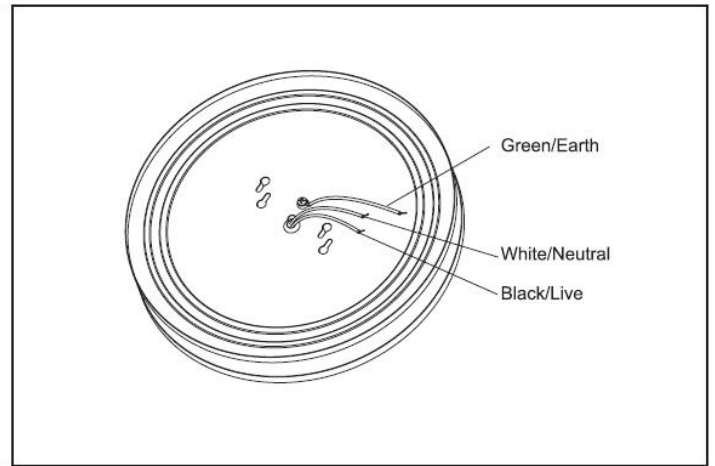

Operating Guide

1 CCT Adjustable

2 Wiring Guide

Photometrics

16" LIGHT

VERTICAL EQUILUMINOUS CURVE