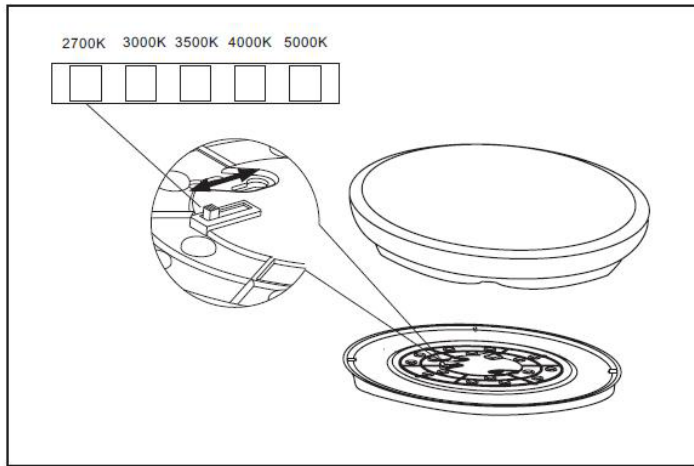

Operating Guide

1 CCT Adjustable

2 Wiring Guide

Photometrics

16" LIGHT

VERTICAL EQUILUMINOUS CURVE