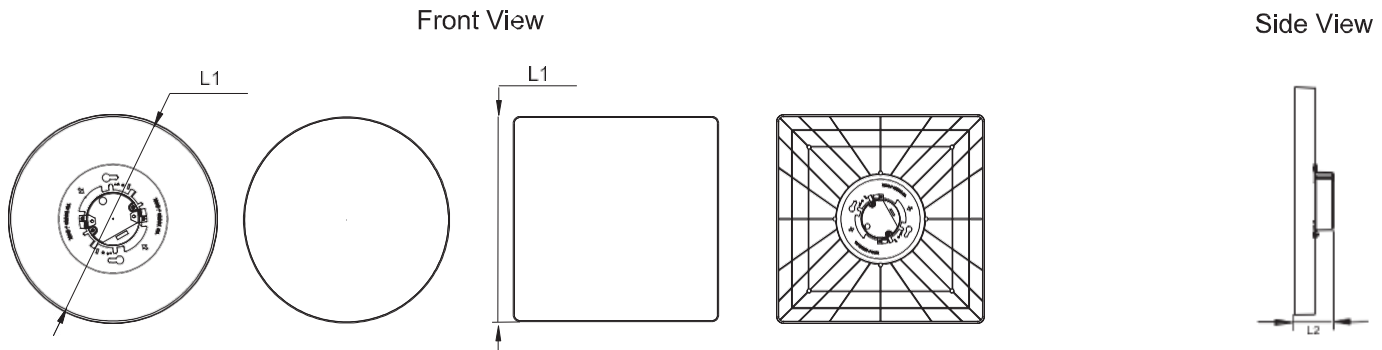

Specifications

Model No.	HY-TLSM-R5-10W-5CCT	HY-TLSM-R7-15W-5CCT	HY-TLSM-R9-18W-5CCT	HY-TLSM-R12-24W-5CCT	HY-TLSM-S12-24W-5CCT
Size	5"	7"	9"	12"	12"
Power	10W	15W	18W	24W	24W
Lumens	650LM	945LM	1120LM	1650LM	1650LM
Input Voltage	120 VAC				
Dimming	Triac dimming				
Protection Rating	IP20 (For indoor use only)				
Beam Angle	180°				
CCT	2700K-3000K-3500K-4000K-5000K Tunable				
CRI	>80				
Working Life	Lumen maintenance over 70% @50,000+ hours				
Oper. Temperature	-13°F to 113°F (-25°C to 45°C)				
Certificate	ETL				

Project Name: _____

Date: _____ Note: _____

LED TRIMLESS DOWNLIGHT SM4004

Ordering Code Definition

Company Code	Product	Size	Power	CCT
HY	TLSM: LED Trimless Downlight	R5: 5" R7: 7" R9: 9" R12: 12" S12: 12"	10W 15W 18W 24W 24W	5CCT: 2700K-3000K-3500K-4000K-5000K

Product Dimensions

	HY-TLSM-R5-10W-5CCT	HY-TLSM-R7-15W-5CCT	HY-TLSM-R9-18W-5CCT	HY-TLSM-R12-24W-5CCT	HY-TLSM-S12-24W-5CCT
L1	ø122mm/ø4.8"	ø172mm/ø6.77"	ø223mm/ø8.78"	ø303mm/ø11.93"	ø303mm/ø11.93"
L2	31.5mm/ø1.24"	31.5mm/ø1.24"	31.5mm/ø1.24"	45.1mm/ø1.77"	45.1mm/ø1.77"

Package Information

Model NO	HY-TLSM-R5-10W-5CCT	HY-TLSM-R7-15W-5CCT	HY-TLSM-R9-18W-5CCT	HY-TLSM-R12-24W-5CCT	HY-TLSM-S12-24W-5CCT
Qty/Pack	20PCS	20PCS	10PCS	10PCS	10PCS
Package Size	373X311X141mm 14.7" × 12.2" × 5.5"	440X365X197mm 17.3" × 14.4" × 7.8"	440X240X247mm 17.3" × 9.45" × 9.72"	570X325X332mm 22.4" × 12.8" × 13.1"	640X280X335mm 25.2" × 11.0" × 13.2"
Package Weight	13.07LBS/6kg	17.2LBS/7.8kg	11.2LBS/5.1kg	19.6LBS/8.9kg	25.79LBS/11.7kg
Package CBM	0.01636	0.03158	0.02605	0.06143	0.06000