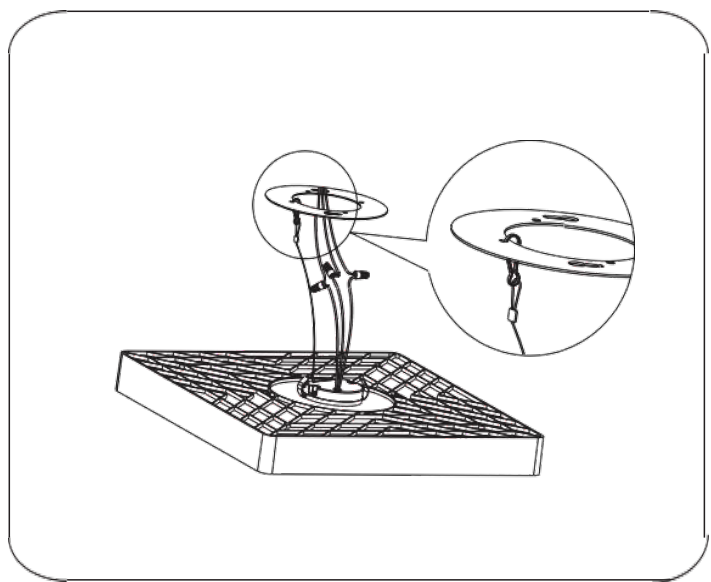

Installation