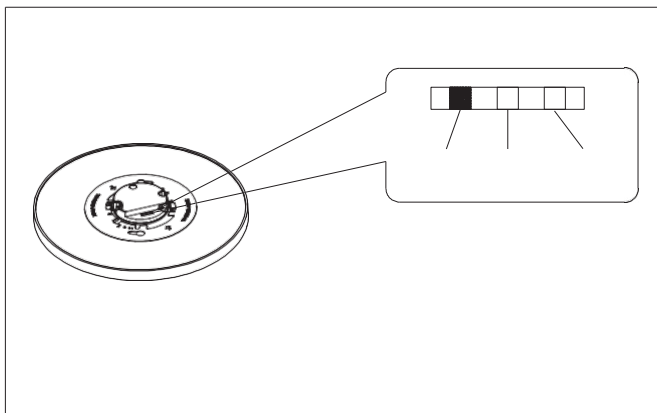

Operation Guide

1 CCT Adjustable