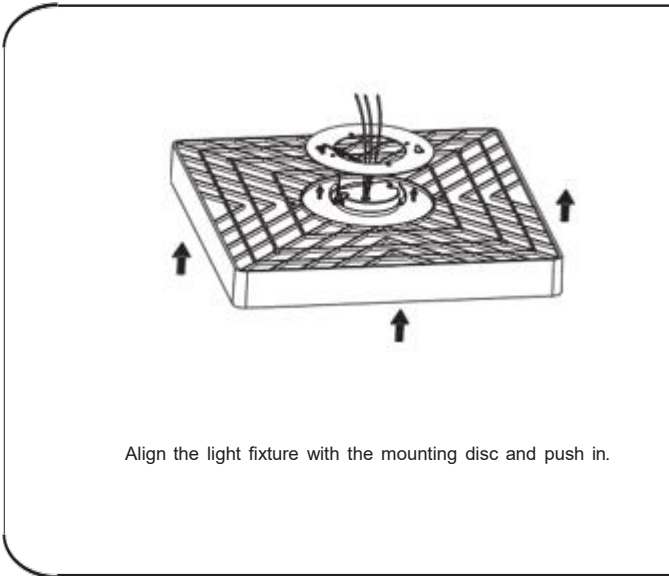

Project Name: _____
Date: _____ Note: _____

LED TRIMLESS DOWNLIGHT SM4004

Installation