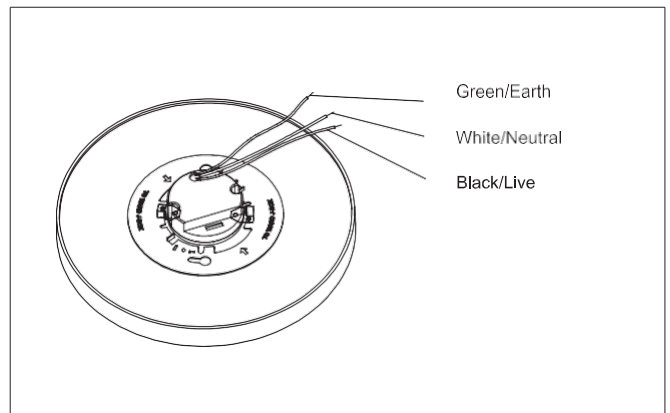

(5%) : 23.2 lx	(15%) : 69.5 lx
(25%) : 115.8 lx	(35%) : 162.1 lx
(45%) : 208.5 lx	(55%) : 254.8 lx
(65%) : 301.1 lx	

Installation

Project Name: _____
Date: _____ Note: _____

LED TRIMLESS DOWNLIGHT SM4004

Installation

Operation Guide

1 CCT Adjustable

2 Wiring Guide

Accessories bag includes: