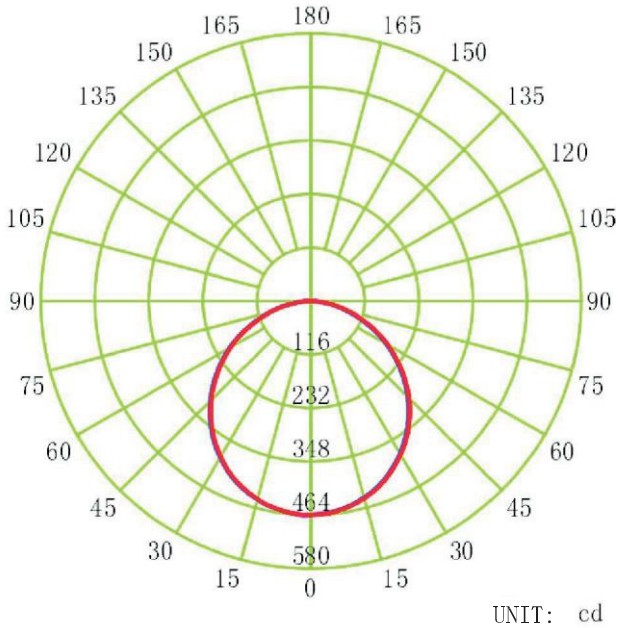

Project Name: _____

Date: _____ Note: _____

LED TRIMLESS DOWNLIGHT SM4004

Ordering Code Definition

Company Code	Product	Size	Power	CCT
HY	TLSM: LED Trimless Downlight	R5: 5" R7: 7" R9: 9" R12: 12" S12: 12"	10W 15W 18W 24W 24W	5CCT: 2700K-3000K-3500K-4000K-5000K

Product Dimensions

	HY-TLSM-R5-10W-5CCT	HY-TLSM-R7-15W-5CCT	HY-TLSM-R9-18W-5CCT	HY-TLSM-R12-24W-5CCT	HY-TLSM-S12-24W-5CCT
L1	ø122mm/ø4.8"	ø172mm/ø6.77"	ø223mm/ø8.78"	ø303mm/ø11.93"	ø303mm/ø11.93"
L2	31.5mm/ø1.24"	31.5mm/ø1.24"	31.5mm/ø1.24"	45.1mm/ø1.77"	45.1mm/ø1.77"

Package Information

Model NO	HY-TLSM-R5-10W-5CCT	HY-TLSM-R7-15W-5CCT	HY-TLSM-R9-18W-5CCT	HY-TLSM-R12-24W-5CCT	HY-TLSM-S12-24W-5CCT
Qty/Pack	20PCS	20PCS	10PCS	10PCS	10PCS
Package Size	373X311X141mm 14.7" × 12.2" × 5.5"	440X365X197mm 17.3" × 14.4" × 7.8"	440X240X247mm 17.3" × 9.45" × 9.72"	570X325X332mm 22.4" × 12.8" × 13.1"	640X280X335mm 25.2" × 11.0" × 13.2"
Package Weight	13.07LBS/6kg	17.2LBS/7.8kg	11.2LBS/5.1kg	19.6LBS/8.9kg	25.79LBS/11.7kg
Package CBM	0.01636	0.03158	0.02605	0.06143	0.06000

LED TRIMLESS DOWNLIGHT SM4004

Photometric Report

9" LIGHT

LUMINOUS INTENSITY DISTRIBUTION DIAGRAM

— C0-C180 — C90-C270

VERTICAL EQUILUMINOUS CURVE

HORIZONTAL DISTANCE (meter)

MINIMUM ALTITUDE 1.0 M
MAXIMUM ALTITUDE 11.0 M
MAXIMUM ILLUMINATION 463.3 lx