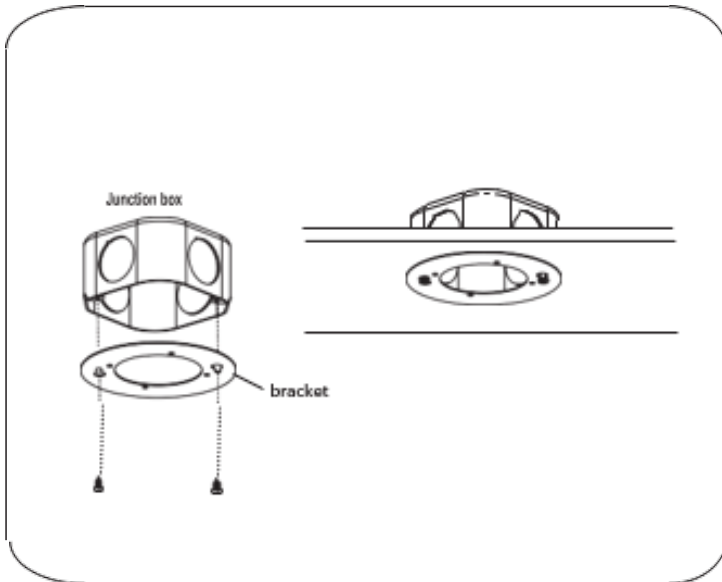

LED TRIMLESS DOWNLIGHT SM4004

Photometric Report

9" LIGHT

LUMINOUS INTENSITY DISTRIBUTION DIAGRAM

— C0-C180 — C90-C270

VERTICAL EQUILUMINOUS CURVE

HORIZONTAL DISTANCE (meter)

MINIMUM ALTITUDE 1.0 M
MAXIMUM ALTITUDE 11.0 M
MAXIMUM ILLUMINATION 463.3 lx

(5%) : 23.2 lx	(15%) : 69.5 lx
(25%) : 115.8 lx	(35%) : 162.1 lx
(45%) : 208.5 lx	(55%) : 254.8 lx
(65%) : 301.1 lx	

Installation

Project Name: _____
Date: _____ Note: _____

LED TRIMLESS DOWNLIGHT SM4004