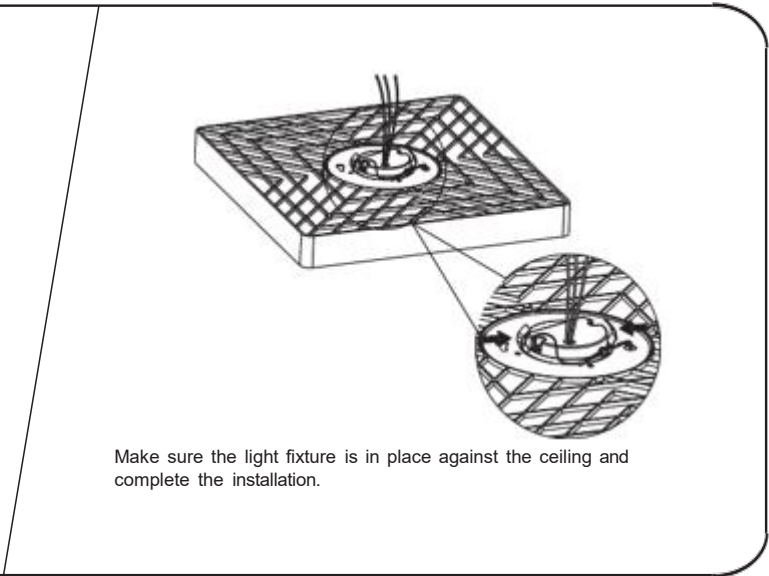

LED TRIMLESS DOWNLIGHT SM4004

Photometric Report

9" LIGHT

LUMINOUS INTENSITY DISTRIBUTION DIAGRAM

— C0-C180 — C90-C270

VERTICAL EQUILUMINOUS CURVE

HORIZONTAL DISTANCE (meter)

MINIMUM ALTITUDE 1.0 M
MAXIMUM ALTITUDE 11.0 M
MAXIMUM ILLUMINATION 463.3 lx

(5%) : 23.2 lx	(15%) : 69.5 lx
(25%) : 115.8 lx	(35%) : 162.1 lx
(45%) : 208.5 lx	(55%) : 254.8 lx
(65%) : 301.1 lx	

Installation

Project Name: _____
Date: _____ Note: _____

LED TRIMLESS DOWNLIGHT SM4004

Installation

Operation Guide

1 CCT Adjustable

2 Wiring Guide

Accessories bag includes: