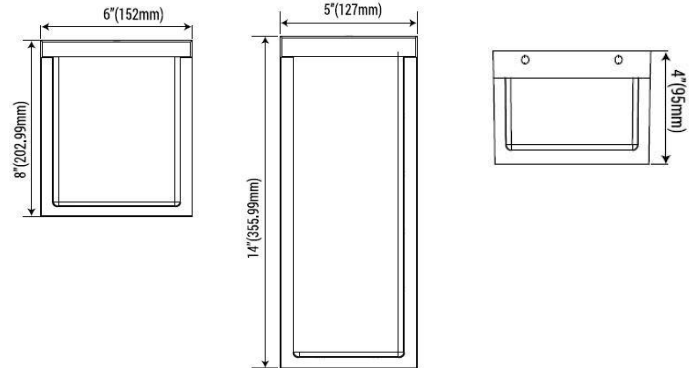

### Dimension

### Specifications

Model	HYA-MWP02-0864-H-3W3CCT(PTC)	HYA-MWP02-1454-H-3W3CCT(PTC)
Wattage	12W-14W-16W	18W-20W-22W
Size	W6"xH8"xD4"	W5"xH14"xD4"
Lumen Output	1742 lm	2619 lm
Input Voltage	AC100-277V 50/60Hz	
CCT	3000K-4000K-5000K Selectable	
Dimming	Non-dimmable	
Beam Angle	125°	
CRI	Ra>80	
Working Temperature	~4°F ~+113°F / ~20°C ~+40°C	
Environment Location	WET LOCATIONS (IP66)	
Lens	White Acrylic	
Life Span	Lumen Maintenance over 70% @ 50,000+ Hours	
Lamp Shell	Oil Rubbed Bronze	
Accessories Option	<b>PC:</b> Photocell Control Pre-Installed (with On/Off Option)	
PCS/BOX	10	10
Master Box Dimension	515mmx32mmx225mm / 20.3"x12.6"x8.9"	515mmx285mmx375mm / 20.3"x11.2"x14.8"
Master Box Weight	6.8KG / 15.21LB	8.3KG / 19.30LB