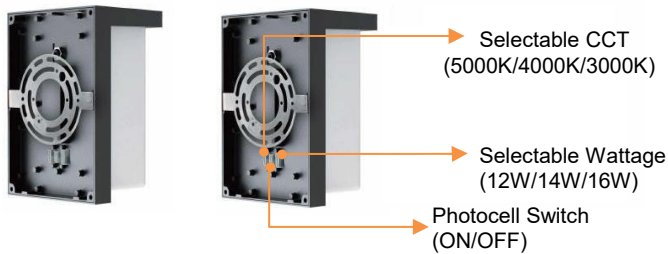

## LED Outdoor Wall Sconce - MWP02 Series WS1011

**Application:** Perfect for indoor and outdoor locations such as decks, front doors, porches, patios, corridors, walkways, or any other common areas.

### Dimension

### Specifications

Model	HYA-MWP02-0864-H-3W3CCT(PTC)	HYA-MWP02-1454-H-3W3CCT(PTC)
Wattage	12W-14W-16W	18W-20W-22W
Size	W6"xH8"xD4"	W5"xH14"xD4"
Lumen Output	1742 lm	2619 lm
Input Voltage	AC100-277V 50/60Hz	
CCT	3000K-4000K-5000K Selectable	
Dimming	Non-dimmable	
Beam Angle	125°	
CRI	Ra>80	
Working Temperature	~4°F ~+113°F / ~20°C ~+40°C	
Environment Location	WET LOCATIONS (IP66)	
Lens	White Acrylic	
Life Span	Lumen Maintenance over 70% @ 50,000+ Hours	
Lamp Shell	Oil Rubbed Bronze	
Accessories Option	<b>PC:</b> Photocell Control Pre-Installed (with On/Off Option)	
PCS/BOX	10	10
Master Box Dimension	515mmx32mmx225mm / 20.3"x12.6"x8.9"	515mmx285mmx375mm / 20.3"x11.2"x14.8"
Master Box Weight	6.8KG / 15.21LB	8.3KG / 19.30LB